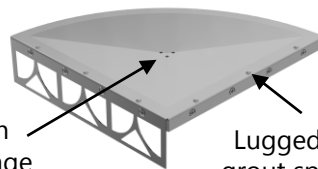

Structural Surfaces™ Series

Shelving Solutions

Claddy-T™ Shelf (Tile-over Tray)
With Optional Glass Tile

Bella Vetro™ Glass Tile Shelving

T400-001-COLOR

With drainage holes

Lugged for grout spacing

Pairs with Claddy-T™ Shelf, sold separately