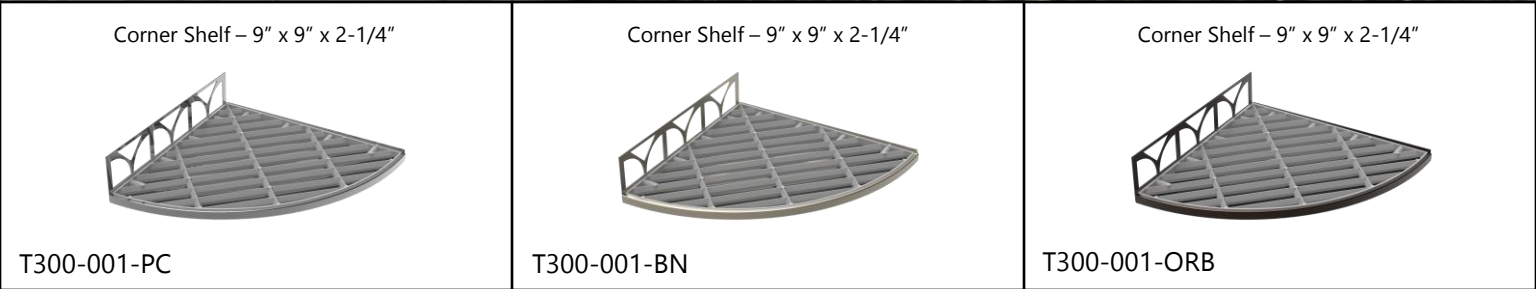

Structural Surfaces™ Series

Shelving Solutions

Claddy-T™ Shelf (Tile-over Tray)
With Optional Glass Tile

Bella Vetro™ Glass Tile Shelving

T400-001-COLOR

With drainage holes

Lugged for grout spacing

Pairs with Claddy-T™ Shelf, sold separately