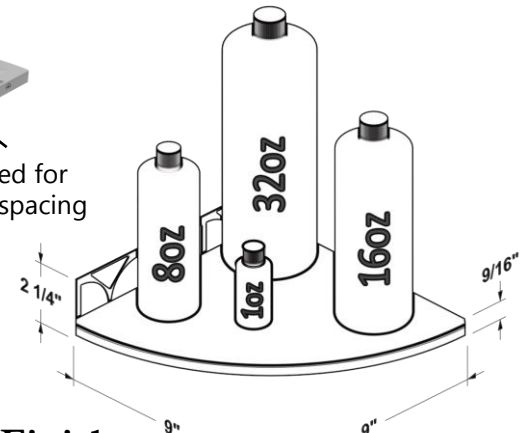

Finishes

INNOVATE > ENGINEER > CONNECT
www.tilewareproducts.com

FOR INFORMATION: Call (828) 322-9273 or Email, marketing@tilewareproducts.com