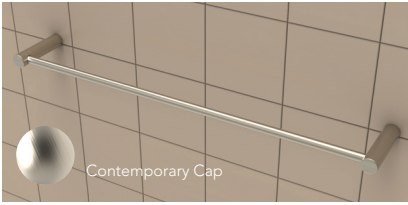

Will not rust • Cleans easily • Hygienic

Caps & Finishes

CONTEMPORARY

TRADITIONAL

Polished Chrome (PC)

Brushed Nickel (BN)

Oil Rub Bronze (ORB)

Select the cap that best resembles your shower lever