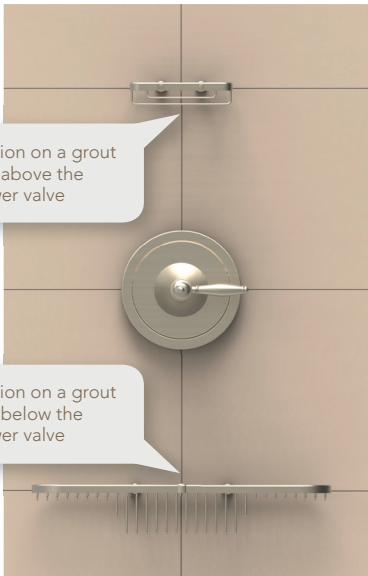

Shown: Combination Basket

Shown: Soap Basket & Combination Basket