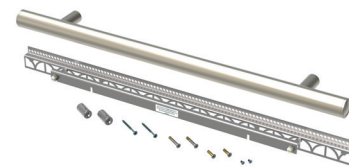

Mounting Options

ADA 18" Straight Grab (Contemporary)
T200-001

ADA 18" Straight Grab (Traditional)
T200-002

ADA 24" Straight Grab (Contemporary)
T200-011

ADA 24" Straight Grab (Traditional)
T200-012

ADA Combination 24" Straight Grab
(Contemporary)
T200-021

Victoria™ Series - ADA 18" Straight Grab
(Contemporary) with PermaTile™ Installation Kit

Victoria™ Series - ADA 18" Straight Grab
(Traditional) with PermaTile™
Installation Kit

Victoria™ Series - ADA 24" Straight Grab
(Contemporary) with PermaTile™ Installation Kit

Victoria™ Series - ADA 24" Straight Grab
(Traditional) with PermaTile™ Installation Kit

Victoria™ Series -
ADA Combination
24" Straight Grab
(Contemporary) with
PermaTile™ Installation Kit

ADA Combination 24" Straight Grab (Traditional) T200-022