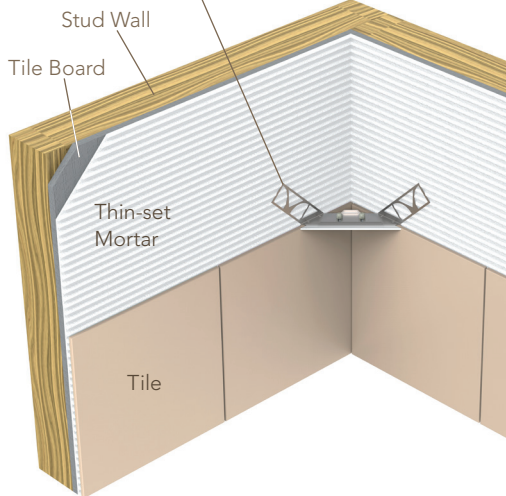

ACCESSIBILITY

Foot Prop

Assist & leg shaving foot rest...hotelier utility

Victoria™ Series - Foot Prop

If your body cleansing agenda includes shaving your legs or washing your feet, TileWare has a wonderful solution. Designed with a slight pitch for comfort and equipped with non-slip treads, our foot prop will keep you steady. Carefully plan your personality; select utility that provides general assistance in a way that is durable and safe, improving your bathing experience.

Will not rust • Cleans easily • Hygienic

Finishes

Attach To, Not Through
Non-penetrating, Non-intrusive
PermaTile™ Fastener