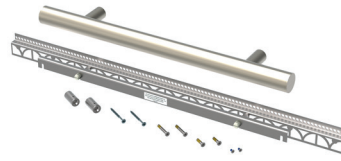

Mounting Options

ADA 18" Straight Grab (Contemporary)
T200-001

ADA 18" Straight Grab (Traditional)
T200-002

ADA 24" Straight Grab (Contemporary)
T200-011

ADA 24" Straight Grab (Traditional)
T200-012

ADA Combination 24" Straight Grab
(Contemporary)
T200-021

Victoria™ Series - ADA 18" Straight Grab
(Contemporary) with PermaTile™ Installation Kit

Victoria™ Series - ADA 18" Straight Grab
(Traditional) with PermaTile™
Installation Kit

Victoria™ Series - ADA 24" Straight Grab
(Contemporary) with PermaTile™ Installation Kit

Victoria™ Series - ADA 24" Straight Grab
(Traditional) with PermaTile™ Installation Kit

Victoria™ Series -
ADA Combination
24" Straight Grab
(Contemporary) with
PermaTile™ Installation Kit

ADA Combination 24" Straight Grab (Traditional) T200-022