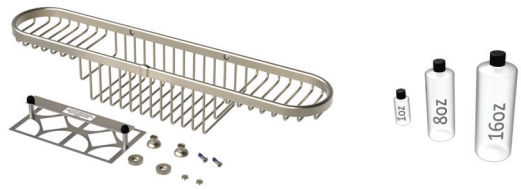

Promessa™ Series - Combination Basket
with PermaTile™ Installation Kit