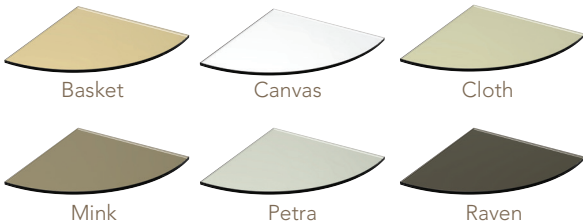

Bella Vetro™ Glass Tile Shelving