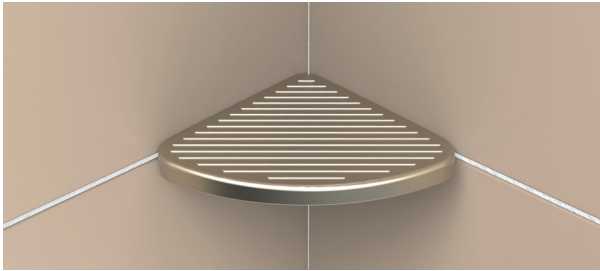

Will not rust • Cleans easily • Hygienic

Finishes

Brushed Nickel
(BN)

Oil Rub Bronze
(ORB)

Polished Chrome
(PC)

Attach To, Not Through
Non-penetrating, Non-intrusive
PermaTile™ Fastener

Item	Model	Size			Product	Purpose
T210-001		6 7/16"	4 3/4"	3/4"	Foot Prop	Leg shaving & accessibility utility (optional shelf)