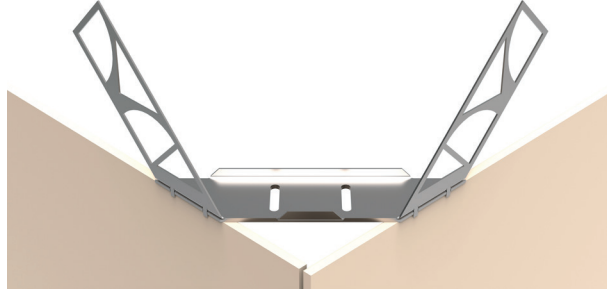

Item	Model	Size			Product	Purpose
T210-001		6 7/16"	4 3/4"	3/4"	Foot Prop	Leg shaving & accessibility utility (optional shelf)