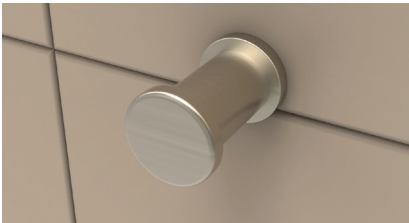

Tee Hook (Contemporary)
T101-211

Promessa™ Series - Tee Hook (Contemporary) with
PermaTile™ Installation Kit

Tee Hook (Traditional)
T101-212

Promessa™ Series - Tee Hook (Traditional)
with PermaTile™ Installation Kit