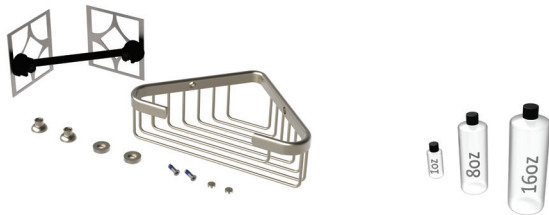

Promessa™ Series - Deep Corner Basket
with PermaTile™ Installation Kit