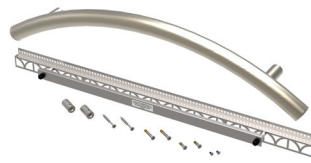

Victoria™ Series - ADA 18" Straight Grab
(Contemporary) with PermaTile™ Installation Kit

Victoria™ Series - ADA 18" Straight Grab
(Traditional) with PermaTile™
Installation Kit

Victoria™ Series - ADA 24" Straight Grab
(Contemporary) with PermaTile™ Installation Kit

Victoria™ Series - ADA 24" Straight Grab
(Traditional) with PermaTile™ Installation Kit

Victoria™ Series -
ADA Combination
24" Straight Grab
(Contemporary) with
PermaTile™ Installation Kit

ADA Combination 24" Straight Grab (Traditional) T200-022

ADA 24" Radius Grab (Contemporary) T201-011

ADA 24" Radius Grab (Traditional) T201-012

ADA Combination 24" Radius Grab (Contemporary) T201-021

ADA Combination 24" Radius Grab (Traditional) T201-022

Victoria™ Series - ADA Combination 24" Straight Grab (Traditional) with PermaTile™ Installation Kit

Victoria™ Series - ADA 24" Radius Grab (Contemporary) with PermaTile™ Installation Kit

Victoria™ Series - ADA 24" Radius Grab (Traditional) with PermaTile™ Installation Kit

Victoria™ Series - ADA Combination 24" Radius Grab (Contemporary) with PermaTile™ Installation Kit