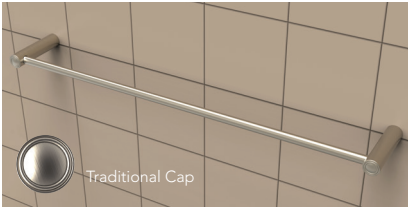

18" Towel Bar (Traditional)
T102-012