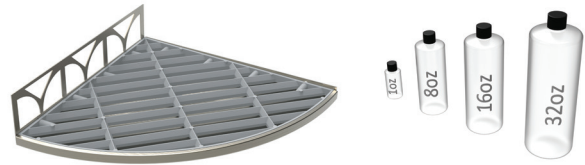

Structural Surfaces™ Series - Claddy-T™ Shelf
(sold separately from Bella Vetro™ Glass Tile Shelving)