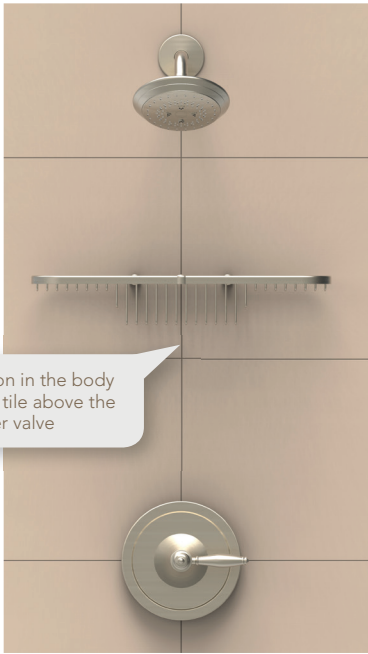

Item	Model	Size			Product	Purpose
T100-001		6 1/8"	3 9/16"	1 3/8"	Rectangular Soap	Organize soaps, scrubbers & small containers, from 1oz to 8oz
T100-002		10 3/4"	5 1/4"	2 1/4"	Shampoo	Organize soaps, scrubbers & containers, from 1oz to 32oz. Position above or below shower valve
T100-060		10 3/4"	5 1/4"	4"	Extra Deep Shampoo	Organize soaps, scrubbers & large containers, from 1oz to 32oz. Position above or below shower valve
T100-030		17 7/8"	3 9/16"	3"	Combination	Organize facial cleansers, soaps, scrubbers, small & medium containers, from 1oz to 16oz. Position above or below shower valve
T100-003		7 3/4"	4 13/16"	1 3/8"	Shallow Corner Soap	Organize soaps, scrubbers & small containers, from 1oz to 8oz
T100-004		7 3/4"	4 13/16"	2 1/4"	Deep Corner	Organize soaps, scrubbers, small & medium containers, from 1oz to 16oz
T100-050		13 3/4"	8 1/16"	4"	Extra Deep Corner	Organize soaps, scrubbers & large containers, from 1oz to 32oz