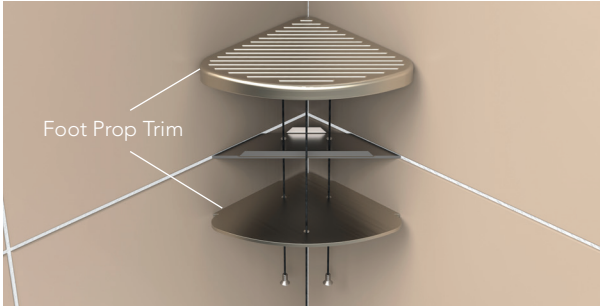

Will not rust • Cleans easily • Hygienic

Finishes

Brushed Nickel
(BN)

Oil Rub Bronze
(ORB)

Polished Chrome
(PC)

Attach To, Not Through
Non-penetrating, Non-intrusive
PermaTile™ Fastener

Item	Model	Size			Product	Purpose
T210-001		6 7/16"	4 3/4"	3/4"	Foot Prop	Leg shaving & accessibility utility (optional shelf)