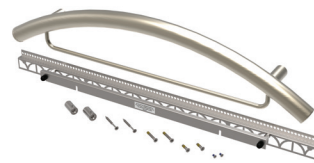

Victoria™ Series - ADA 18" Straight Grab
(Contemporary) with PermaTile™ Installation Kit

Victoria™ Series - ADA 18" Straight Grab
(Traditional) with PermaTile™
Installation Kit

Victoria™ Series - ADA 24" Straight Grab
(Contemporary) with PermaTile™ Installation Kit

Victoria™ Series - ADA 24" Straight Grab
(Traditional) with PermaTile™ Installation Kit

Victoria™ Series -
ADA Combination
24" Straight Grab
(Contemporary) with
PermaTile™ Installation Kit

ADA Combination 24" Straight Grab (Traditional) T200-022

ADA 24" Radius Grab (Contemporary) T201-011

ADA 24" Radius Grab (Traditional) T201-012

ADA Combination 24" Radius Grab (Contemporary) T201-021

ADA Combination 24" Radius Grab (Traditional) T201-022

Victoria™ Series - ADA Combination 24" Straight Grab (Traditional) with PermaTile™ Installation Kit

Victoria™ Series - ADA 24" Radius Grab (Contemporary) with PermaTile™ Installation Kit

Victoria™ Series - ADA 24" Radius Grab (Traditional) with PermaTile™ Installation Kit

Victoria™ Series - ADA Combination 24" Radius Grab (Contemporary) with PermaTile™ Installation Kit