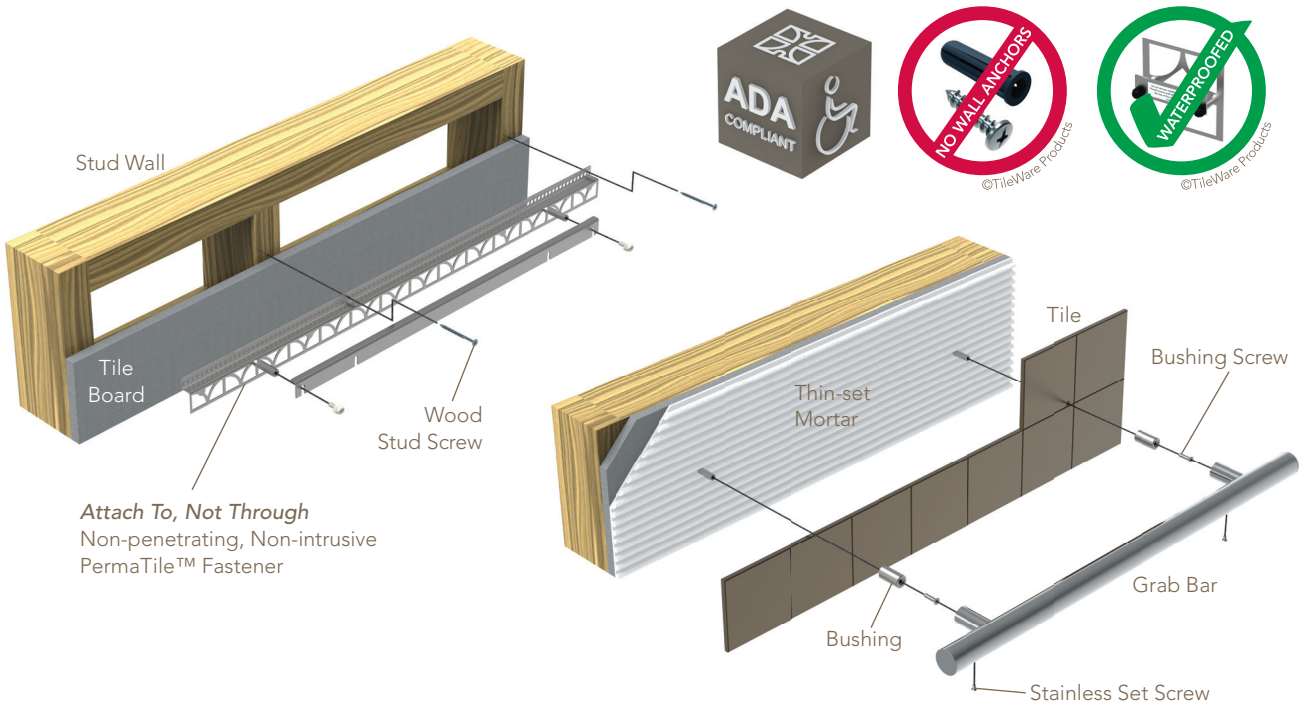

Pairs with Bella Vetro™ Glass Tile Shelving below.

Bella Vetro™ Glass Tile Shelving

ACCESSIBILITY

Grab Bars

Assist Grab Bars for inside & outside the shower

Victoria™ Series ADA Grab Bars

Minimalistic styling with extraordinary strength defines our ADA Grab Bars. Whether you're planning for the future or have immediate assistance needs, our grab bars will function without looking industrial or clinical. Additionally, because of the strength of our installation system, we have capacity to "combine" values, offering grab bars and towel bars in a single utility. If your personal cleansing agenda includes organizing washcloths, shower mats, bath mats or rugs, now you can combine these bathing functions with grab bar utility. Carefully plan your personality; select the grab bars (and accompanying caps) that offer both assistance and/or organization utility, improving your bathing experience.

Mounting Options

ADA 18" Straight Grab (Contemporary)
T200-001

ADA 18" Straight Grab (Traditional)
T200-002

ADA 24" Straight Grab (Contemporary)
T200-011

ADA 24" Straight Grab (Traditional)
T200-012

ADA Combination 24" Straight Grab
(Contemporary)
T200-021

Victoria™ Series - ADA 18" Straight Grab
(Contemporary) with PermaTile™ Installation Kit

Victoria™ Series - ADA 18" Straight Grab
(Traditional) with PermaTile™
Installation Kit

Victoria™ Series - ADA 24" Straight Grab
(Contemporary) with PermaTile™ Installation Kit