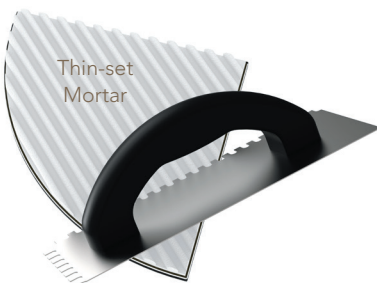

ORGANIZATION

Claddy-T™ Shelf

Storage solutions for personal care products

(Tile-over Tray)

Structural Surfaces™ Series

The Claddy-T™ Shelf is a structural support surface designed to allow any thin, soft, fragile or mosaic tile to be installed horizontally creating strength and stability. This tray is pre-sloped to ensure that water will never stand. Additionally, the decorative rim and underside is finished, allowing design connections to be made with other metals in the shower (such as plumbing trim). Carefully plan your personality; select shelving organization that provides extensive tile material options, improving your bathing experience.

Finishes

Polished Chrome
(PC)

Brushed Nickel
(BN)

Oil Rub Bronze
(ORB)

Will not rust • Cleans easily • Hygienic

Attach To, Not Through

Non-penetrating, Non-intrusive Systems
Claddy-T™ (Tile-over Tray)

Claddy-T™ Shelf
T300-001

Structural Surfaces™ Series - Claddy-T™ Shelf
(sold separately from Bella Vetro™ Glass Tile Shelving)

Item	Model	Size		Product	Purpose	
T300-001		9"	9"	2 1/2"	Tile-over Tray (shelf)	Tile-over Tray (shelf), for glass, stone, porcelain, ceramic & mosaics
T400-001-COLOR		9"	9"	6mm	Glass Shelving	Glass tile pre-sized to fit Claddy-T™ Shelf