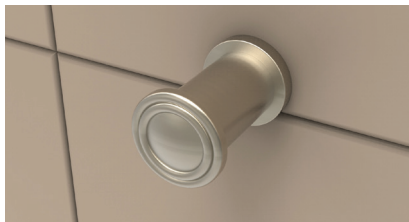

Tee Hook (Contemporary)
T101-211

Promessa™ Series - Tee Hook (Contemporary) with
PermaTile™ Installation Kit

Tee Hook (Traditional)
T101-212

Promessa™ Series - Tee Hook (Traditional)
with PermaTile™ Installation Kit