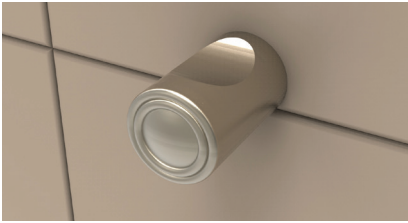

Thumb Hook (Traditional)
T101-312