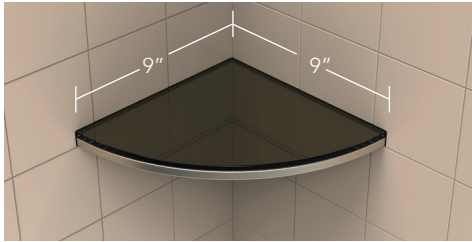

Claddy-T™ Shelf
T300-001