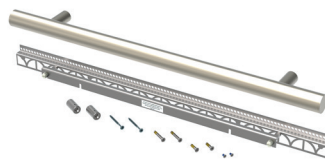

Mounting Options

ADA 18" Straight Grab (Contemporary)
T200-001

ADA 18" Straight Grab (Traditional)
T200-002

ADA 24" Straight Grab (Contemporary)
T200-011

ADA 24" Straight Grab (Traditional)
T200-012

ADA Combination 24" Straight Grab
(Contemporary)
T200-021

Victoria™ Series - ADA 18" Straight Grab
(Contemporary) with PermaTile™ Installation Kit

Victoria™ Series - ADA 18" Straight Grab
(Traditional) with PermaTile™
Installation Kit

Victoria™ Series - ADA 24" Straight Grab
(Contemporary) with PermaTile™ Installation Kit

Victoria™ Series - ADA 24" Straight Grab
(Traditional) with PermaTile™ Installation Kit

Victoria™ Series -
ADA Combination
24" Straight Grab
(Contemporary) with
PermaTile™ Installation Kit

ADA Combination 24" Straight Grab (Traditional) T200-022