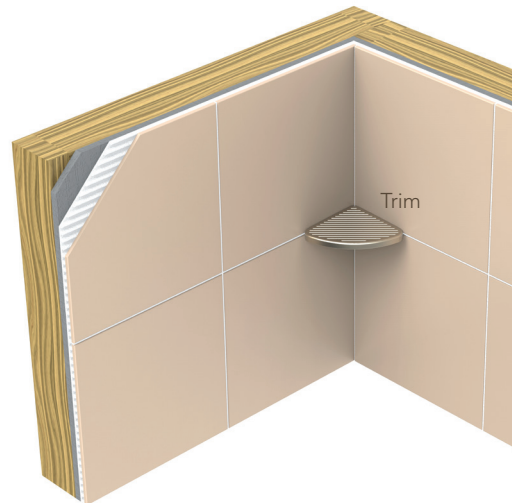

ACCESSIBILITY

Foot Prop

Assist & leg shaving foot rest...hotelier utility

Victoria™ Series - Foot Prop

If your body cleansing agenda includes shaving your legs or washing your feet, TileWare has a wonderful solution. Designed with a slight pitch for comfort and equipped with non-slip treads, our foot prop will keep you steady. Carefully plan your personality; select utility that provides general assistance in a way that is durable and safe, improving your bathing experience.

Will not rust • Cleans easily • Hygienic

Finishes

Attach To, Not Through
Non-penetrating, Non-intrusive
PermaTile™ Fastener