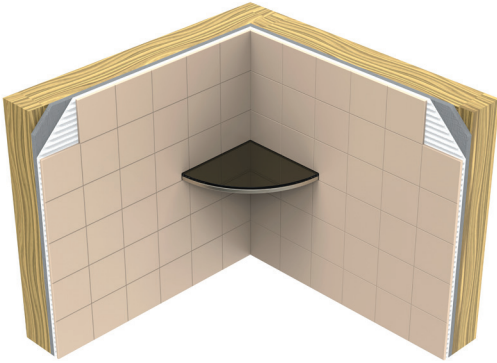

Claddy-T™ Shelf
T300-001