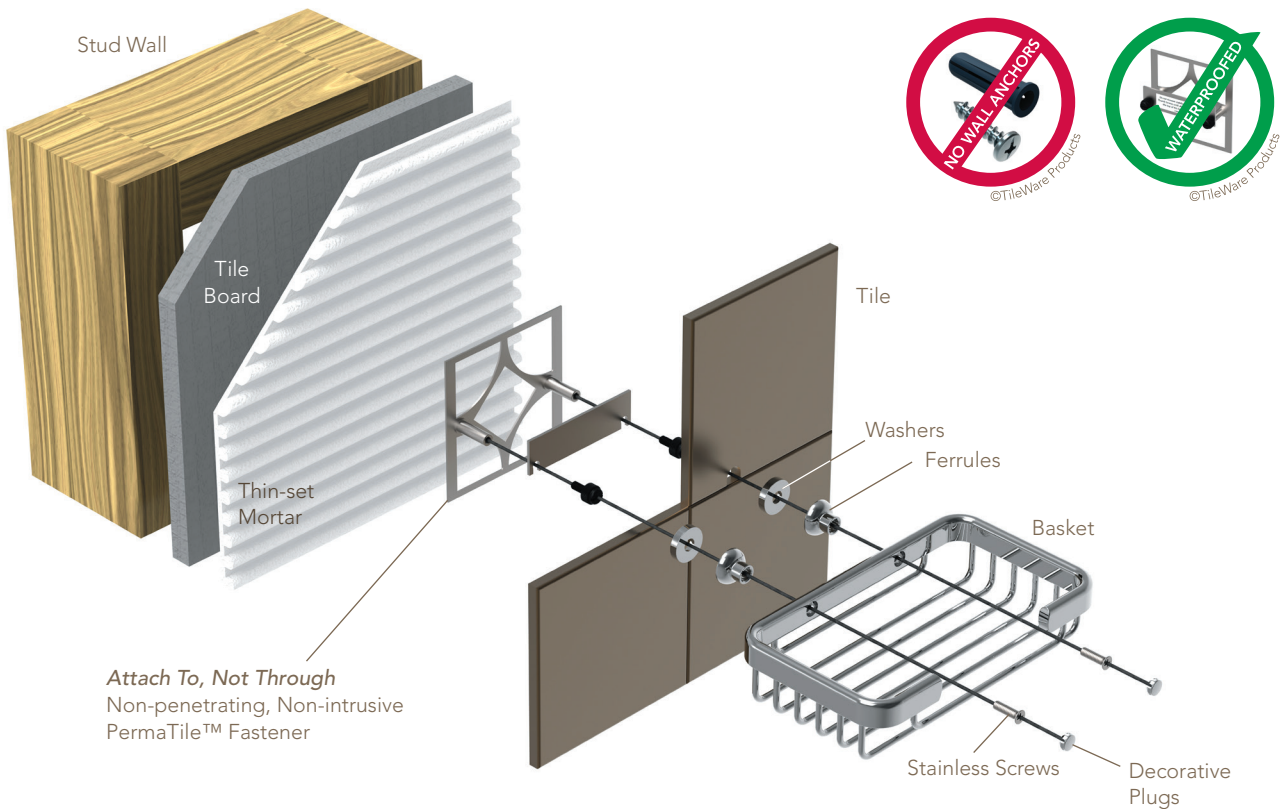

ORGANIZATION

Baskets

Storage solutions for personal care products

Promessa™ Series Baskets

TileWare Baskets were designed to fit a broad style palette working with any tile motif and pattern. With our basket options, you'll be able to organize soaps, scrubbers and containers from 1oz to 32oz—even professional salon containers! Arrange in the corner, on a side wall or even above or below your shower control lever. Carefully plan your personality; select baskets that will finally organize all your hair, body and health care products, improving your bathing experience.

Finishes

Will not rust • Cleans easily • Hygienic