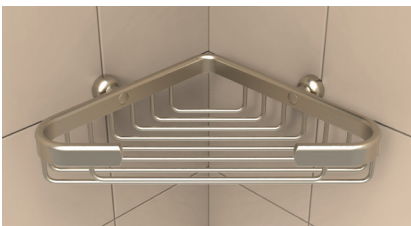

Shallow Corner Soap Basket
T100-003