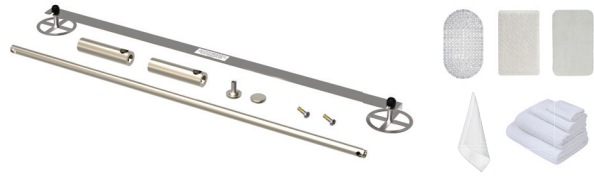

Promessa™ Series - 18" Towel Bar (Contemporary) with PermaTile™ Installation Kit