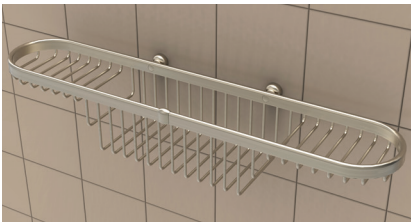

Combination Basket
T100-030