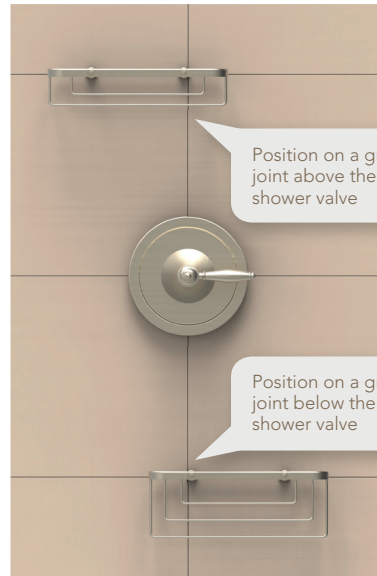

Item	Model	Size			Product	Purpose
T100-001		6 1/8"	3 9/16"	1 3/8"	Rectangular Soap	Organize soaps, scrubbers & small containers, from 1oz to 8oz
T100-002		10 3/4"	5 1/4"	2 1/4"	Shampoo	Organize soaps, scrubbers & containers, from 1oz to 32oz. Position above or below shower valve
T100-060		10 3/4"	5 1/4"	4"	Extra Deep Shampoo	Organize soaps, scrubbers & large containers, from 1oz to 32oz. Position above or below shower valve
T100-030		17 7/8"	3 9/16"	3"	Combination	Organize facial cleansers, soaps, scrubbers, small & medium containers, from 1oz to 16oz. Position above or below shower valve
T100-003		7 3/4"	4 13/16"	1 3/8"	Shallow Corner Soap	Organize soaps, scrubbers & small containers, from 1oz to 8oz
T100-004		7 3/4"	4 13/16"	2 1/4"	Deep Corner	Organize soaps, scrubbers, small & medium containers, from 1oz to 16oz
T100-050		13 3/4"	8 1/16"	4"	Extra Deep Corner	Organize soaps, scrubbers & large containers, from 1oz to 32oz

Shown: Combination Basket

Shown: Shampoo Basket

Shown: Soap Basket & Combination Basket

Shown: Shampoo Basket & Extra Deep Shampoo Basket

ORGANIZATION

Hooks

Organize anything that hangs with a rope

Promessa™ Series Hooks