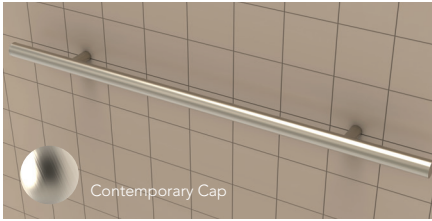

ADA 24" Radius Grab (Contemporary) T201-011

ADA 24" Radius Grab (Traditional) T201-012

ADA Combination 24" Radius Grab (Contemporary) T201-021

ADA Combination 24" Radius Grab (Traditional) T201-022

Victoria™ Series - ADA Combination 24" Straight Grab (Traditional) with PermaTile™ Installation Kit

Victoria™ Series - ADA 24" Radius Grab (Contemporary) with PermaTile™ Installation Kit

Victoria™ Series - ADA 24" Radius Grab (Traditional) with PermaTile™ Installation Kit

Victoria™ Series - ADA Combination 24" Radius Grab (Contemporary) with PermaTile™ Installation Kit

Victoria™ Series - ADA Combination 24" Radius Grab (Traditional) with PermaTile™ Installation Kit

Mounting Options

ADA 36" Straight Grab (Contemporary)
T200-031

ADA 36" Straight Grab (Traditional)
T200-032