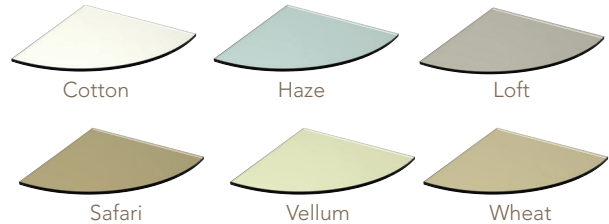

Bella Vetro™ Glass Tile Shelving