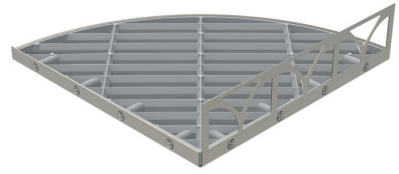

Claddy-T™ Shelf
T300-001