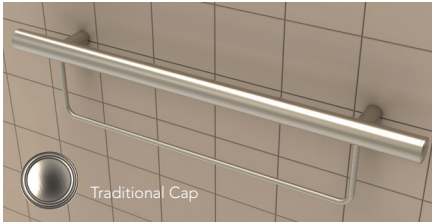

Mounting Options

ADA 18" Straight Grab (Contemporary)
T200-001

ADA 18" Straight Grab (Traditional)
T200-002

ADA 24" Straight Grab (Contemporary)
T200-011

ADA 24" Straight Grab (Traditional)
T200-012

ADA Combination 24" Straight Grab
(Contemporary)
T200-021

Victoria™ Series - ADA 18" Straight Grab
(Contemporary) with PermaTile™ Installation Kit

Victoria™ Series - ADA 18" Straight Grab
(Traditional) with PermaTile™
Installation Kit

Victoria™ Series - ADA 24" Straight Grab
(Contemporary) with PermaTile™ Installation Kit

Victoria™ Series - ADA 24" Straight Grab
(Traditional) with PermaTile™ Installation Kit

Victoria™ Series -
ADA Combination
24" Straight Grab
(Contemporary) with
PermaTile™ Installation Kit

ADA Combination 24" Straight Grab (Traditional) T200-022