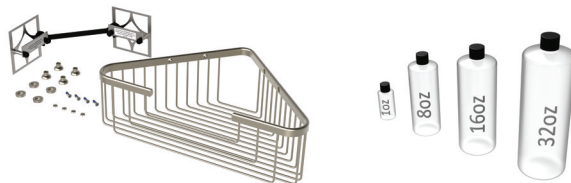

Promessa™ Series - Extra Deep Corner
Basket with PermaTile™ Installation Kit

Item	Model	Size			Product	Purpose
T100-001		6 1/8"	3 9/16"	1 3/8"	Rectangular Soap	Organize soaps, scrubbers & small containers, from 1oz to 8oz
T100-002		10 3/4"	5 1/4"	2 1/4"	Shampoo	Organize soaps, scrubbers & containers, from 1oz to 32oz. Position above or below shower valve
T100-060		10 3/4"	5 1/4"	4"	Extra Deep Shampoo	Organize soaps, scrubbers & large containers, from 1oz to 32oz. Position above or below shower valve
T100-030		17 7/8"	3 9/16"	3"	Combination	Organize facial cleansers, soaps, scrubbers, small & medium containers, from 1oz to 16oz. Position above or below shower valve
T100-003		7 3/4"	4 13/16"	1 3/8"	Shallow Corner Soap	Organize soaps, scrubbers & small containers, from 1oz to 8oz
T100-004		7 3/4"	4 13/16"	2 1/4"	Deep Corner	Organize soaps, scrubbers, small & medium containers, from 1oz to 16oz
T100-050		13 3/4"	8 1/16"	4"	Extra Deep Corner	Organize soaps, scrubbers & large containers, from 1oz to 32oz