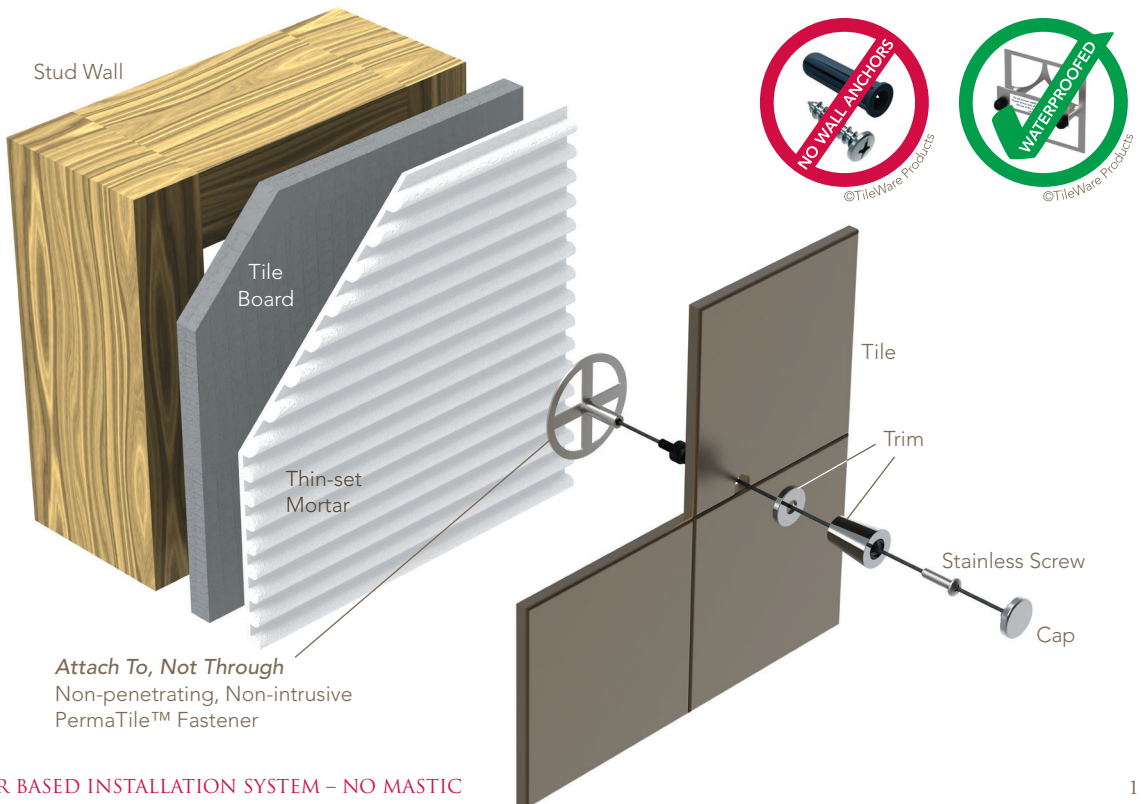

Select the cap that best resembles your shower lever

Polished Chrome (PC)

Brushed Nickel (BN)

Oil Rub Bronze (ORB)