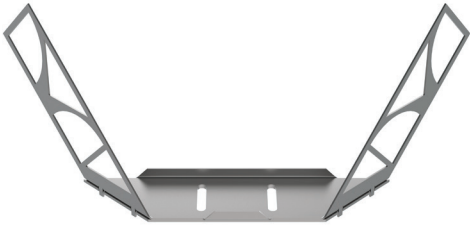

Item	Model	Size			Product	Purpose
T210-001		6 7/16"	4 3/4"	3/4"	Foot Prop	Leg shaving & accessibility utility (optional shelf)