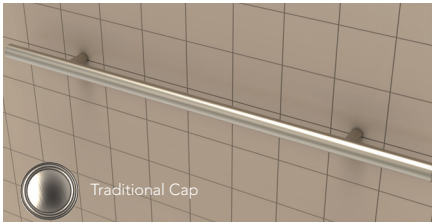

ADA 24" Radius Grab (Contemporary) T201-011

ADA 24" Radius Grab (Traditional) T201-012

ADA Combination 24" Radius Grab (Contemporary) T201-021

ADA Combination 24" Radius Grab (Traditional) T201-022

Victoria™ Series - ADA Combination 24" Straight Grab (Traditional) with PermaTile™ Installation Kit

Victoria™ Series - ADA 24" Radius Grab (Contemporary) with PermaTile™ Installation Kit

Victoria™ Series - ADA 24" Radius Grab (Traditional) with PermaTile™ Installation Kit

Victoria™ Series - ADA Combination 24" Radius Grab (Contemporary) with PermaTile™ Installation Kit

Victoria™ Series - ADA Combination 24" Radius Grab (Traditional) with PermaTile™ Installation Kit

Mounting Options

ADA 36" Straight Grab (Contemporary)
T200-031

ADA 36" Straight Grab (Traditional)
T200-032