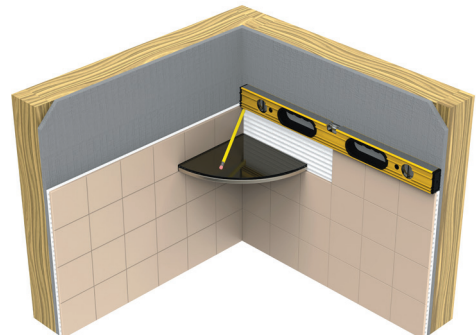

ORGANIZATION

Claddy-T™ Shelf

Storage solutions for personal care products

(Tile-over Tray)

Structural Surfaces™ Series

The Claddy-T™ Shelf is a structural support surface designed to allow any thin, soft, fragile or mosaic tile to be installed horizontally creating strength and stability. This tray is pre-sloped to ensure that water will never stand. Additionally, the decorative rim and underside is finished, allowing design connections to be made with other metals in the shower (such as plumbing trim). Carefully plan your personality; select shelving organization that provides extensive tile material options, improving your bathing experience.

Finishes

Will not rust • Cleans easily • Hygienic

Attach To, Not Through

Non-penetrating, Non-intrusive Systems
Claddy-T™ (Tile-over Tray)