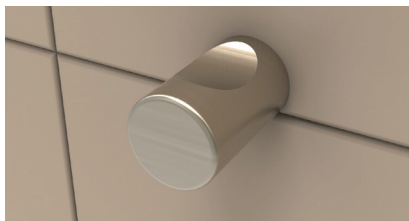

Tee Hook (Contemporary)
T101-211

Promessa™ Series - Tee Hook (Contemporary) with
PermaTile™ Installation Kit

Tee Hook (Traditional)
T101-212

Promessa™ Series - Tee Hook (Traditional)
with PermaTile™ Installation Kit