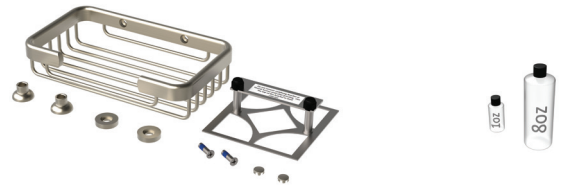

TileWare Baskets were designed to fit a broad style palette working with any tile motif and pattern. With our basket options, you'll be able to organize soaps, scrubbers and containers from 1oz to 32oz—even professional salon containers! Arrange in the corner, on a side wall or even above or below your shower control lever. Carefully plan your personality; select baskets that will finally organize all your hair, body and health care products, improving your bathing experience.

Finishes

Polished Chrome
(PC)

Brushed Nickel
(BN)

Oil Rub Bronze
(ORB)

Will not rust • Cleans easily • Hygienic

Rectangular Soap Basket
T100-001

Shampoo Basket
T100-002

Extra Deep Shampoo Basket
T100-066

Combination Basket
T100-030

Shallow Corner Soap Basket
T100-003

Promessa™ Series - Rectangular Soap Basket
with PermaTile™ Installation Kit

Promessa™ Series - Shampoo Basket
with PermaTile™ Installation Kit