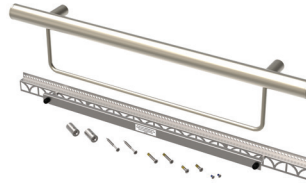

Victoria™ Series - ADA 24" Straight Grab
(Traditional) with PermaTile™ Installation Kit

Victoria™ Series -
ADA Combination
24" Straight Grab
(Contemporary) with
PermaTile™ Installation Kit

ADA Combination 24" Straight Grab (Traditional) T200-022

ADA 24" Radius Grab (Contemporary) T201-011

ADA 24" Radius Grab (Traditional) T201-012

ADA Combination 24" Radius Grab (Contemporary) T201-021

ADA Combination 24" Radius Grab (Traditional) T201-022

Victoria™ Series - ADA Combination 24" Straight Grab (Traditional) with PermaTile™ Installation Kit

Victoria™ Series - ADA 24" Radius Grab (Contemporary) with PermaTile™ Installation Kit

Victoria™ Series - ADA 24" Radius Grab (Traditional) with PermaTile™ Installation Kit

Victoria™ Series - ADA Combination 24" Radius Grab (Contemporary) with PermaTile™ Installation Kit

Victoria™ Series - ADA Combination 24" Radius Grab (Traditional) with PermaTile™ Installation Kit

Mounting Options

ADA 36" Straight Grab (Contemporary)
T200-031

ADA 36" Straight Grab (Traditional)
T200-032