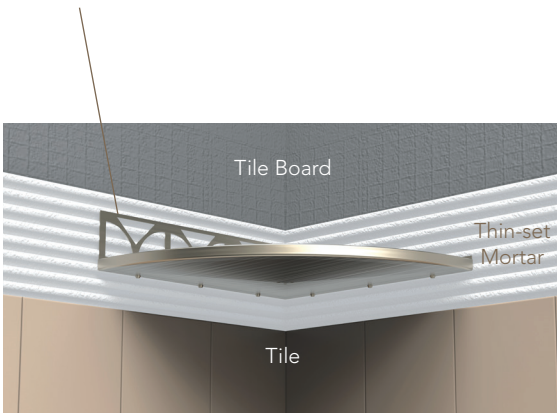

ORGANIZATION

Claddy-T™ Shelf

Storage solutions for personal care products

(Tile-over Tray)

Structural Surfaces™ Series

The Claddy-T™ Shelf is a structural support surface designed to allow any thin, soft, fragile or mosaic tile to be installed horizontally creating strength and stability. This tray is pre-sloped to ensure that water will never stand. Additionally, the decorative rim and underside is finished, allowing design connections to be made with other metals in the shower (such as plumbing trim). Carefully plan your personality; select shelving organization that provides extensive tile material options, improving your bathing experience.

Finishes

Will not rust • Cleans easily • Hygienic

Attach To, Not Through

Non-penetrating, Non-intrusive Systems
Claddy-T™ (Tile-over Tray)