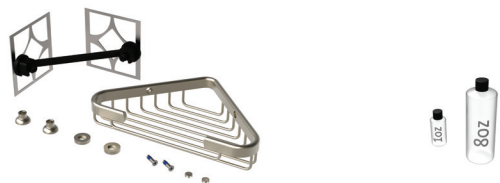

Promessa™ Series - Shallow
Corner Soap Basket with
PermaTile™ Installation Kit