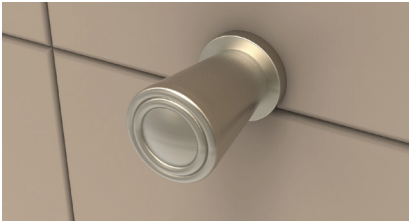

Cone Hook (Traditional)
T101-112