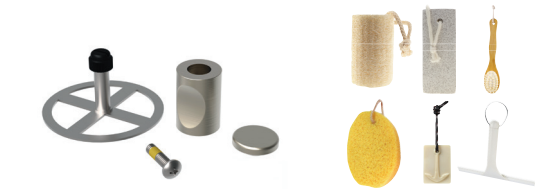

Tee Hook (Contemporary)
T101-211

Promessa™ Series - Tee Hook (Contemporary) with
PermaTile™ Installation Kit

Tee Hook (Traditional)
T101-212

Promessa™ Series - Tee Hook (Traditional)
with PermaTile™ Installation Kit

Thumb Hook (Contemporary)
T101-311

Promessa™ Series - Thumb
Hook (Contemporary) with
PermaTile™ Installation Kit

Thumb Hook (Traditional)
T101-312

Promessa™ Series - Thumb Hook
(Traditional) with PermaTile™
Installation Kit

Item	Model	Size			Product	Purpose
T101-111		11/16"	11/16"	1 1/8"	Cone Hook (Contemporary)	Organize sponges, scrubbers, loofahs or anything that hangs with a rope
T101-112		11/16"	11/16"	1 1/8"	Cone Hook (Traditional)	Organize sponges, scrubbers, loofahs or anything that hangs with a rope
T101-211		11/16"	11/16"	1 1/8"	Tee Hook (Contemporary)	Organize sponges, scrubbers, loofahs or anything that hangs with a rope. Best hook for clothing or towels
T101-212		11/16"	11/16"	1 1/8"	Tee Hook (Traditional)	Organize sponges, scrubbers, loofahs or anything that hangs with a rope. Best hook for clothing or towels
T101-311		11/16"	11/16"	1 1/8"	Thumb Hook (Contemporary)	Organize sponges, scrubbers, loofahs or anything that hangs with a rope
T101-312		11/16"	11/16"	1 1/8"	Thumb Hook (Traditional)	Organize sponges, scrubbers, loofahs or anything that hangs with a rope