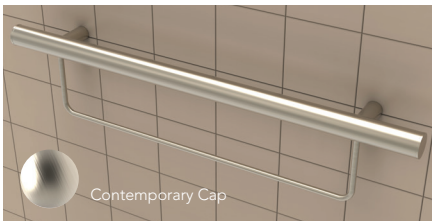

Mounting Options

ADA 18" Straight Grab (Contemporary)
T200-001

ADA 18" Straight Grab (Traditional)
T200-002

ADA 24" Straight Grab (Contemporary)
T200-011

ADA 24" Straight Grab (Traditional)
T200-012

ADA Combination 24" Straight Grab
(Contemporary)
T200-021

Victoria™ Series - ADA 18" Straight Grab
(Contemporary) with PermaTile™ Installation Kit

Victoria™ Series - ADA 18" Straight Grab
(Traditional) with PermaTile™
Installation Kit

Victoria™ Series - ADA 24" Straight Grab
(Contemporary) with PermaTile™ Installation Kit

Victoria™ Series - ADA 24" Straight Grab
(Traditional) with PermaTile™ Installation Kit

Victoria™ Series -
ADA Combination
24" Straight Grab
(Contemporary) with
PermaTile™ Installation Kit

ADA Combination 24" Straight Grab (Traditional) T200-022