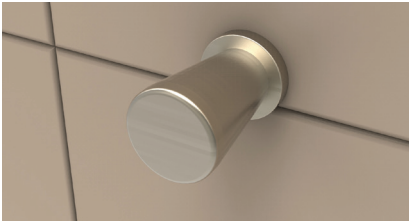

Cone Hook (Contemporary)
T101-111