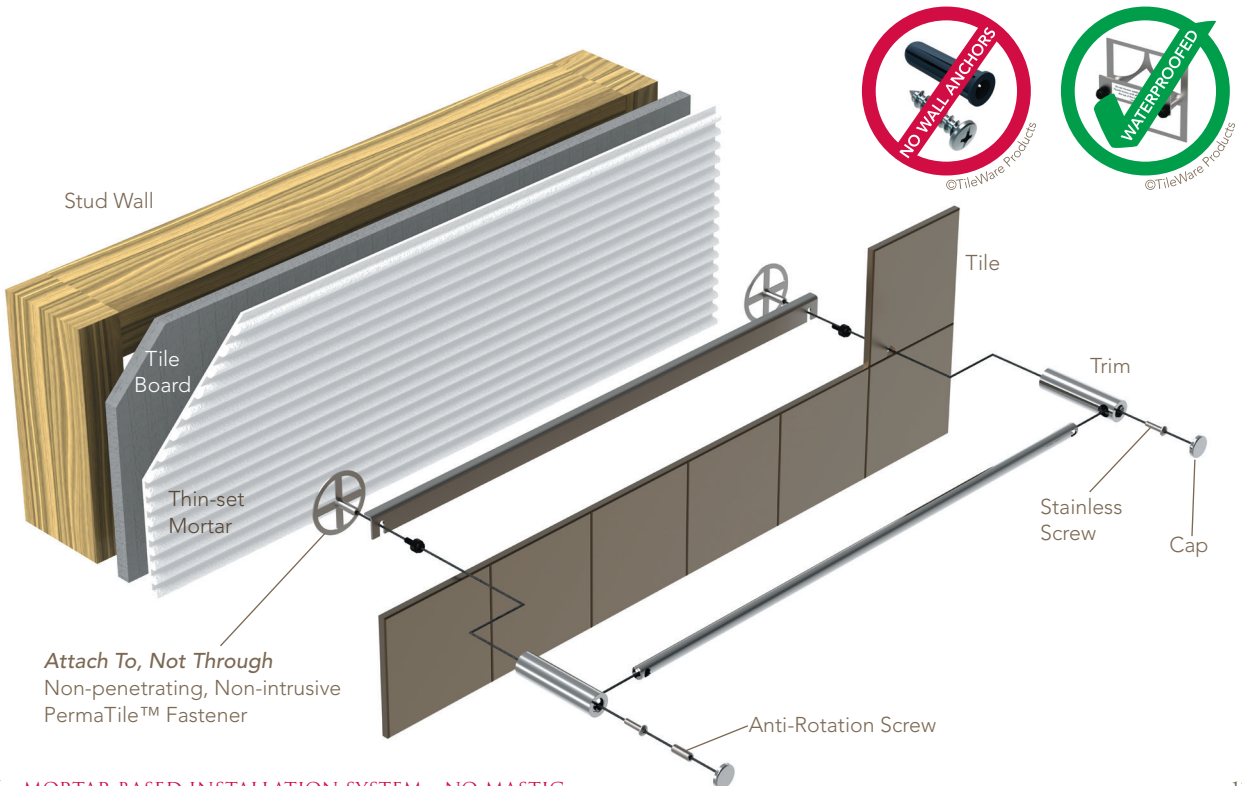

Will not rust • Cleans easily • Hygienic

Caps & Finishes

CONTEMPORARY

TRADITIONAL

Polished Chrome (PC)

Brushed Nickel (BN)

Oil Rub Bronze (ORB)

Select the cap that best resembles your shower lever