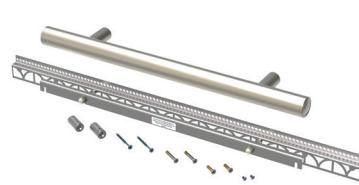

Mounting Options

ADA 18" Straight Grab (Contemporary)
T200-001

ADA 18" Straight Grab (Traditional)
T200-002

ADA 24" Straight Grab (Contemporary)
T200-011

ADA 24" Straight Grab (Traditional)
T200-012

ADA Combination 24" Straight Grab
(Contemporary)
T200-021

Victoria™ Series - ADA 18" Straight Grab
(Contemporary) with PermaTile™ Installation Kit

Victoria™ Series - ADA 18" Straight Grab
(Traditional) with PermaTile™
Installation Kit

Victoria™ Series - ADA 24" Straight Grab
(Contemporary) with PermaTile™ Installation Kit

Victoria™ Series - ADA 24" Straight Grab
(Traditional) with PermaTile™ Installation Kit

Victoria™ Series -
ADA Combination
24" Straight Grab
(Contemporary) with
PermaTile™ Installation Kit

ADA Combination 24" Straight Grab (Traditional) T200-022