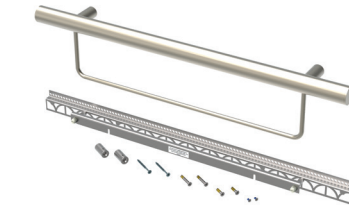

Mounting Options

ADA 18" Straight Grab (Contemporary)
T200-001

ADA 18" Straight Grab (Traditional)
T200-002

ADA 24" Straight Grab (Contemporary)
T200-011

ADA 24" Straight Grab (Traditional)
T200-012

ADA Combination 24" Straight Grab
(Contemporary)
T200-021

Victoria™ Series - ADA 18" Straight Grab
(Contemporary) with PermaTile™ Installation Kit

Victoria™ Series - ADA 18" Straight Grab
(Traditional) with PermaTile™
Installation Kit

Victoria™ Series - ADA 24" Straight Grab
(Contemporary) with PermaTile™ Installation Kit

Victoria™ Series - ADA 24" Straight Grab
(Traditional) with PermaTile™ Installation Kit

Victoria™ Series -
ADA Combination
24" Straight Grab
(Contemporary) with
PermaTile™ Installation Kit

ADA Combination 24" Straight Grab (Traditional) T200-022

ADA 24" Radius Grab (Contemporary) T201-011

ADA 24" Radius Grab (Traditional) T201-012

ADA Combination 24" Radius Grab (Contemporary) T201-021

ADA Combination 24" Radius Grab (Traditional) T201-022

Victoria™ Series - ADA Combination 24" Straight Grab (Traditional) with PermaTile™ Installation Kit