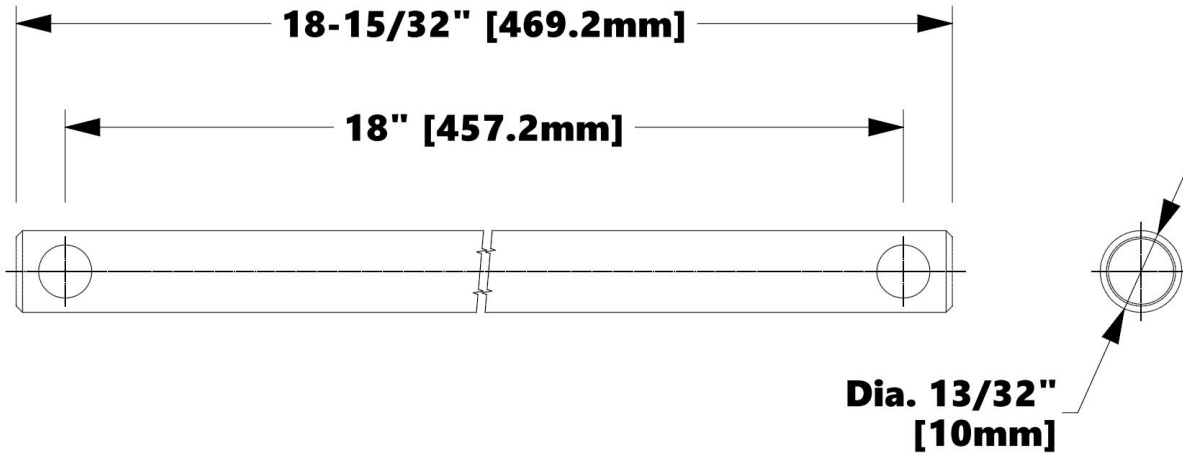

Replacement Part | Specification

Model (SKU)

C232-007-Finish

18" Towel Rod

Applicable Features & Installation Types

- Stainless steel construction
- BUY US ONCE FOR LIFE

Color (Metal Finish)

- PC Polished Chrome
- BN Brushed Nickel
- ORB Oil Rub Bronze

For Tile

T

Tile Thickness Range
5/32" – 1/2" (4mm – 13mm)

- Promessa™ Series
 - Towel Bars
 - T102-011
 - T102-012

For Trim Only

TX

Tile Thickness Range
5/32" – 1/2" (4mm – 13mm)

- Promessa™ Series
 - Towel Bars
 - TX102-011
 - TX102-012

For Drywall

G

Gypsum Wallboard Surfaces

- Promessa™ Series
 - Towel Bars
 - G102-011
 - G102-012

Replacement Part | Specification

Model (SKU)

C232-007-Finish

18" Towel Rod

Product Dimensions (units are in both inches and mm)

Weight

0.231 lb / 0.105 kg

395A