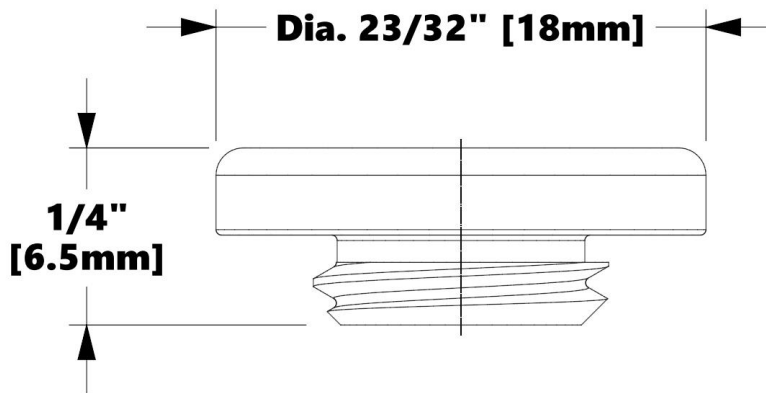

For Tile

T

Tile Thickness Range
5/32" – 1/2" (4mm – 13mm)

- Promessa™ Series
 - Hooks
 - T101-111
 - T101-211
 - T101-311
 - Towel Bars
 - T102-011
 - Toilet Paper Holders
 - T105-011

For Trim Only

TX

Tile Thickness Range
5/32" – 1/2" (4mm – 13mm)

- Promessa™ Series
 - Hooks
 - TX101-111
 - TX101-211
 - TX101-311
 - Towel Bars
 - TX102-011
 - Toilet Paper Holders
 - TX105-011

For Drywall

G

Gypsum Wallboard Surfaces

- Promessa™ Series
 - Hooks
 - G101-111
 - G101-211
 - G101-311
 - Towel Bars
 - G102-011
 - Toilet Paper Holders
 - G105-011

Replacement Part | Specification

Model (SKU)

C232-005-Finish

Contemporary Cap

Product Dimensions (units are in both inches and mm)

Weight

0.017 lb / 0.008 kg

381A