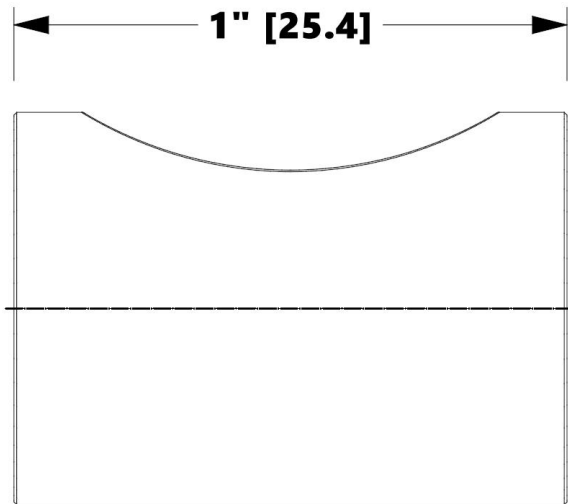

For Tile

T

Tile Thickness Range
5/32" – 1/2" (4mm – 13mm)

- Promessa™ Series
 - Hooks
 - T101-311
 - T101-312

For Trim Only

TX

Tile Thickness Range
5/32" – 1/2" (4mm – 13mm)

- Promessa™ Series
 - Baskets
 - TX101-311
 - TX101-312

For Drywall

G

Gypsum Wallboard Surfaces

- Promessa™ Series
 - Baskets
 - G101-311
 - G101-312

Replacement Part | Specification

Model (SKU)

C232-004-Finish

Thumb Hook Sleeve

Dia. 23/32" [18mm]

Product Dimensions (units are in both inches and mm)

Weight

0.088 lb / 0.040 kg

380A