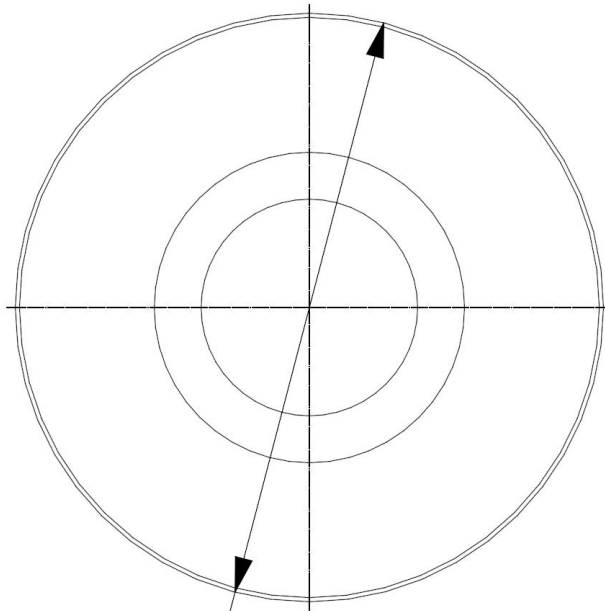

**For Trim Only**

**TX**

Tile Thickness Range  
5/32" – 1/2" (4mm – 13mm)

- Promessa™ Series
  - Baskets
    - TX100-001
    - TX100-002
    - TX100-003
    - TX100-004
    - TX100-030
    - TX100-050
    - TX100-060

**Replacement Part | Specification**

Model (SKU)

**C231-TTW-Finish**

Thin-tile Washer

**5/32" [3.9mm]**

**Dia. 23/32" [18mm]**

**Product Dimensions** (units are in both inches and mm)

**Weight**