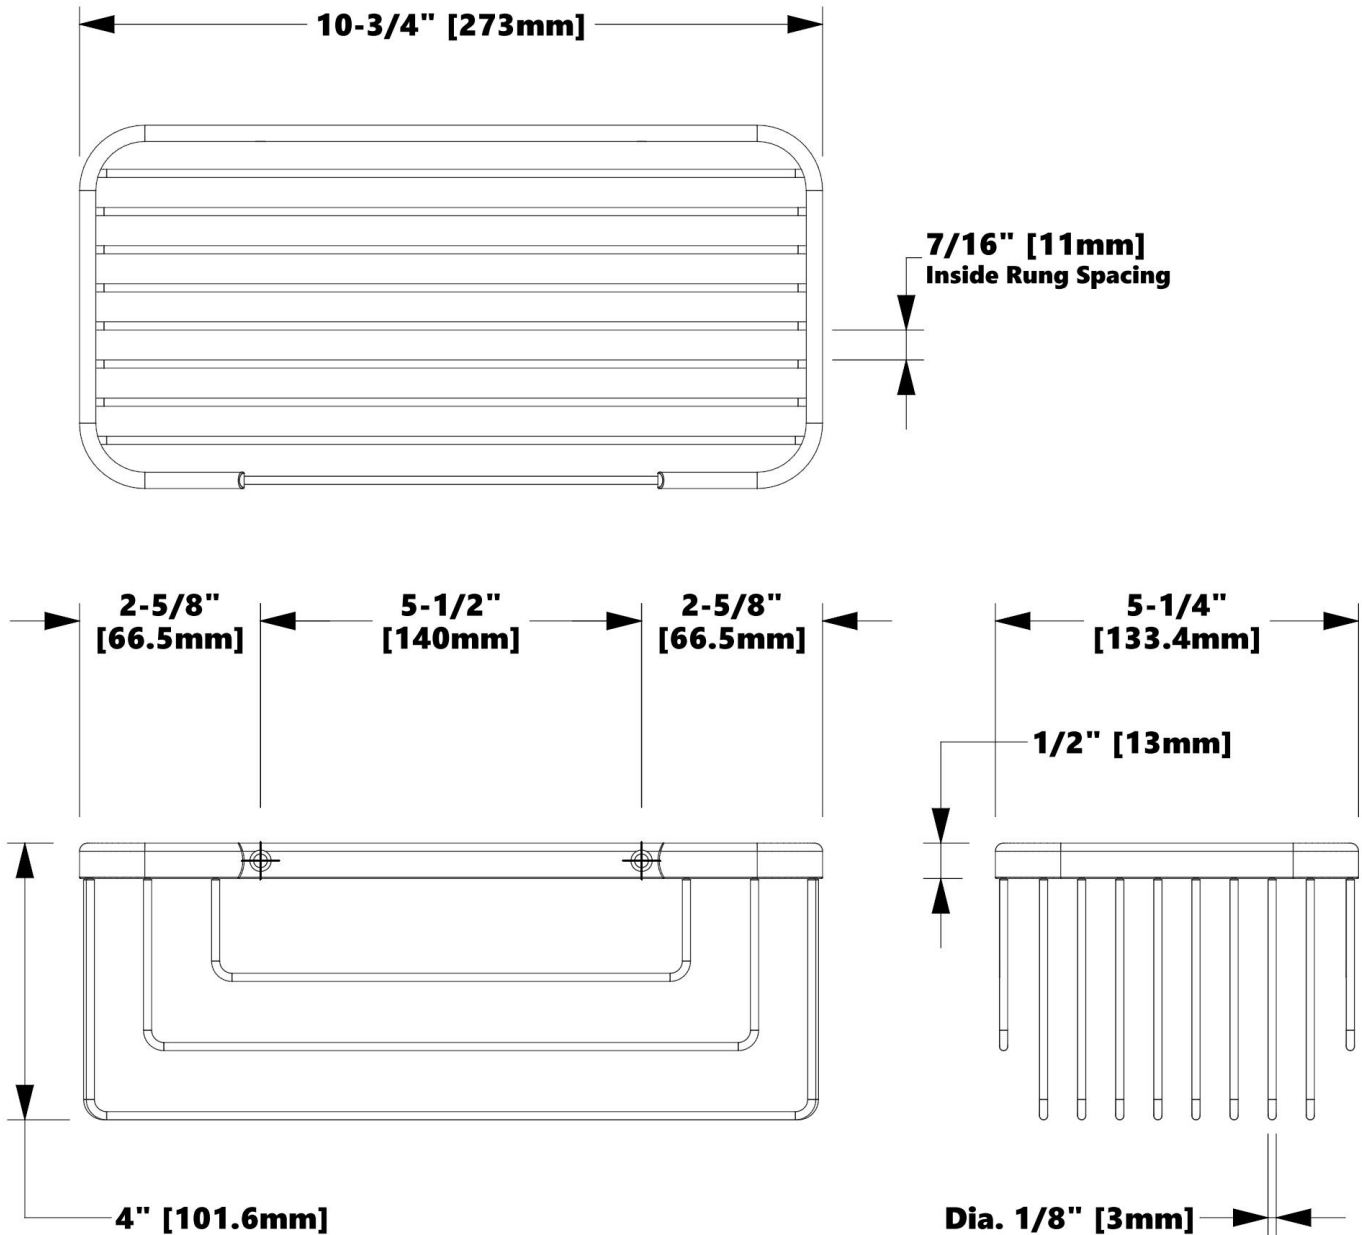

For Tile

T

Tile Thickness Range
5/32" – 1/2" (4mm – 13mm)

- Promessa™ Series
 - Baskets
 - T100-060**

For Trim Only

TX

Tile Thickness Range
5/32" – 1/2" (4mm – 13mm)

- Promessa™ Series
 - Baskets
 - TX100-060**

For Drywall

G

Gypsum Wallboard Surfaces

- Promessa™ Series
 - Baskets
 - G100-060**

Replacement Part | Specification

Model (SKU)

C231-060-Finish

Extra Deep Shampoo Basket

Product Dimensions (units are in both inches and mm)

Weight

1.352 lb / 0.613 kg

325A