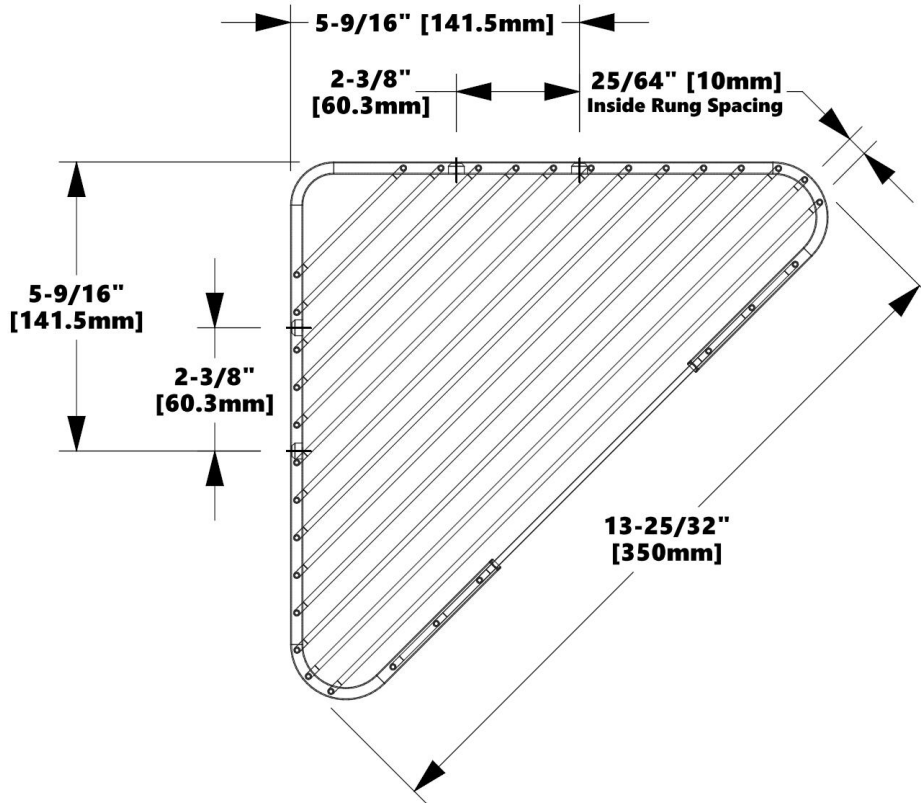

For Tile

T

Tile Thickness Range
5/32" – 1/2" (4mm – 13mm)

- Promessa™ Series
 - Baskets
 - T100-050**

For Trim Only

TX

Tile Thickness Range
5/32" – 1/2" (4mm – 13mm)

- Promessa™ Series
 - Baskets
 - TX100-050**

For Drywall

G

Gypsum Wallboard Surfaces

- Promessa™ Series
 - Baskets
 - G100-050**

Replacement Part | Specification

Model (SKU)

C231-050-Finish

Extra Deep Corner Basket

Product Dimensions (units are in both inches and mm)

Weight

1.700 lb / 0.771 kg

223A