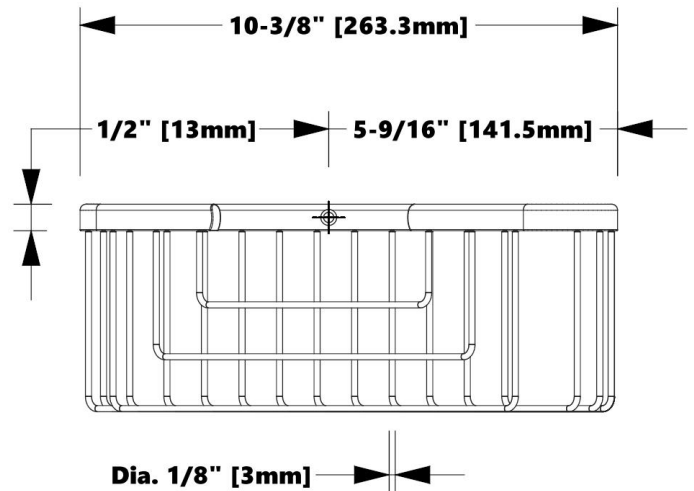

For Tile

T

Tile Thickness Range
5/32" – 1/2" (4mm – 13mm)

- Promessa™ Series
 - Baskets
 - T100-050**

For Trim Only

TX

Tile Thickness Range
5/32" – 1/2" (4mm – 13mm)

- Promessa™ Series
 - Baskets
 - TX100-050**

For Drywall

G

Gypsum Wallboard Surfaces

- Promessa™ Series
 - Baskets
 - G100-050**

Replacement Part | Specification

Model (SKU)

C231-050-Finish

Extra Deep Corner Basket

Product Dimensions (units are in both inches and mm)

Weight

1.700 lb / 0.771 kg

223A