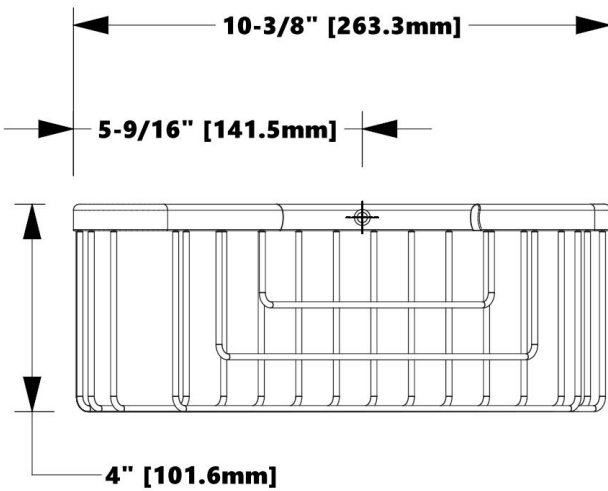

For Tile

T

Tile Thickness Range
5/32" – 1/2" (4mm – 13mm)

- Promessa™ Series
 - Baskets
 - T100-050**

For Trim Only

TX

Tile Thickness Range
5/32" – 1/2" (4mm – 13mm)

- Promessa™ Series
 - Baskets
 - TX100-050**

For Drywall

G

Gypsum Wallboard Surfaces

- Promessa™ Series
 - Baskets
 - G100-050**

Replacement Part | Specification

Model (SKU)

C231-050-Finish

Extra Deep Corner Basket

Product Dimensions (units are in both inches and mm)

Weight

1.700 lb / 0.771 kg

223A