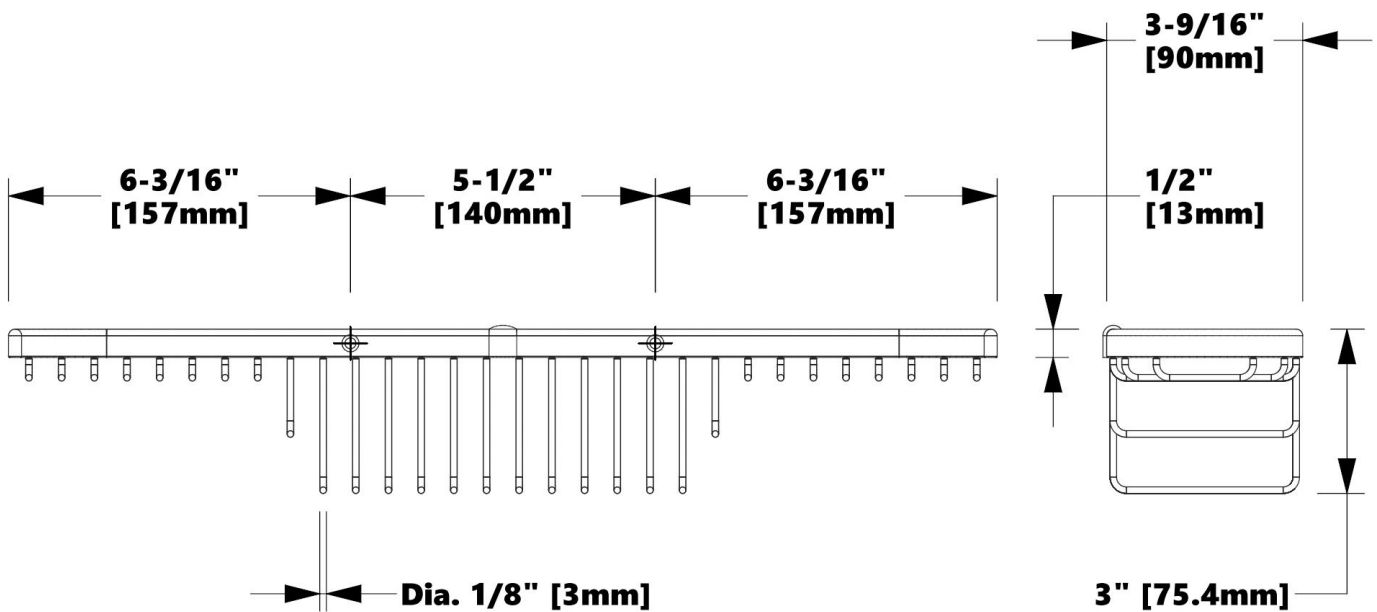

For Tile

T

Tile Thickness Range
5/32" – 1/2" (4mm – 13mm)

- Promessa™ Series
 - Baskets
 - T100-030**

For Trim Only

TX

Tile Thickness Range
5/32" – 1/2" (4mm – 13mm)

- Promessa™ Series
 - Baskets
 - TX100-030**

Product Dimensions (units are in both inches and mm)

Weight

1.809 lb / 0.821 kg

215A