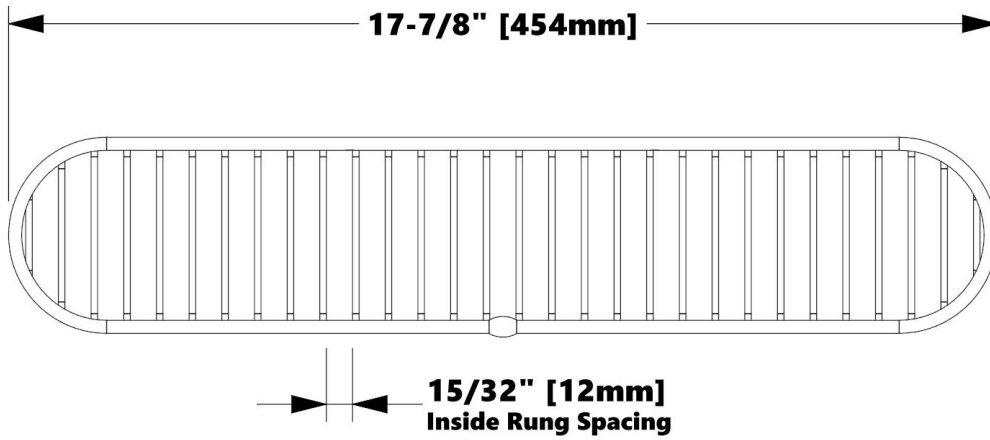

For Tile

T

Tile Thickness Range
5/32" – 1/2" (4mm – 13mm)

- Promessa™ Series
 - Baskets
 - T100-030**

For Trim Only

TX

Tile Thickness Range
5/32" – 1/2" (4mm – 13mm)

- Promessa™ Series
 - Baskets
 - TX100-030**

For Drywall

G

Gypsum Wallboard Surfaces

- Promessa™ Series
 - Baskets
 - G100-030**

Replacement Part | Specification

Model (SKU)

C231-030-Finish

Combination Basket

Product Dimensions (units are in both inches and mm)

Weight

1.809 lb / 0.821 kg

215A