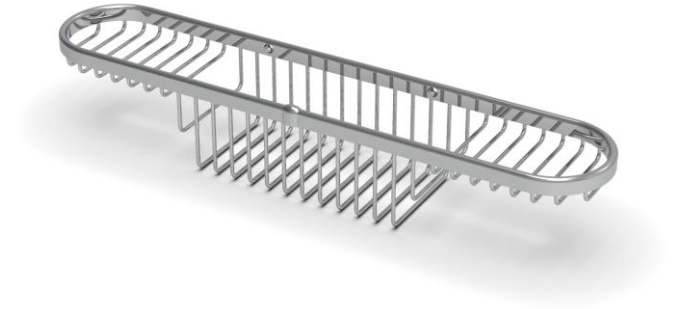

Replacement Part | Specification

Model (SKU)

C231-030-Finish

Combination Basket

Applicable Features & Installation Types

- Stainless steel construction
- BUY US ONCE FOR LIFE

Color (Metal Finish)

- PC Polished Chrome
- BN Brushed Nickel
- ORB Oil Rub Bronze

For Tile

T

Tile Thickness Range
5/32" – 1/2" (4mm – 13mm)

- Promessa™ Series
 - Baskets
 - T100-030**

For Trim Only

TX

Tile Thickness Range
5/32" – 1/2" (4mm – 13mm)

- Promessa™ Series
 - Baskets
 - TX100-030**

For Drywall

G

Gypsum Wallboard Surfaces

- Promessa™ Series
 - Baskets
 - G100-030**

Replacement Part | Specification

Model (SKU)

C231-030-Finish

Combination Basket