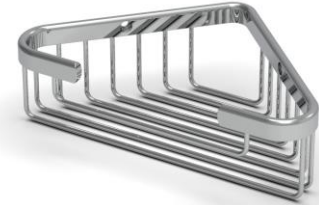

Replacement Part | Specification

Model (SKU)

C231-004-Finish

Deep Corner Basket

Applicable Features & Installation Types

- Stainless steel construction
- BUY US ONCE FOR LIFE

Color (Metal Finish)

- PC Polished Chrome
- BN Brushed Nickel
- BLK Matte Black

For Tile

T

Tile Thickness Range
5/32" – 1/2" (4mm – 13mm)

- Promessa™ Series
 - Baskets
 - **T100-004**

For Trim Only

TX

Tile Thickness Range
5/32" – 1/2" (4mm – 13mm)

- Promessa™ Series
 - Baskets
 - **TX100-004**

For Drywall

G

Gypsum Wallboard Surfaces

- Promessa™ Series
 - Baskets
 - **G100-004**

Replacement Part | Specification

Model (SKU)

C231-004-Finish

Deep Corner Basket