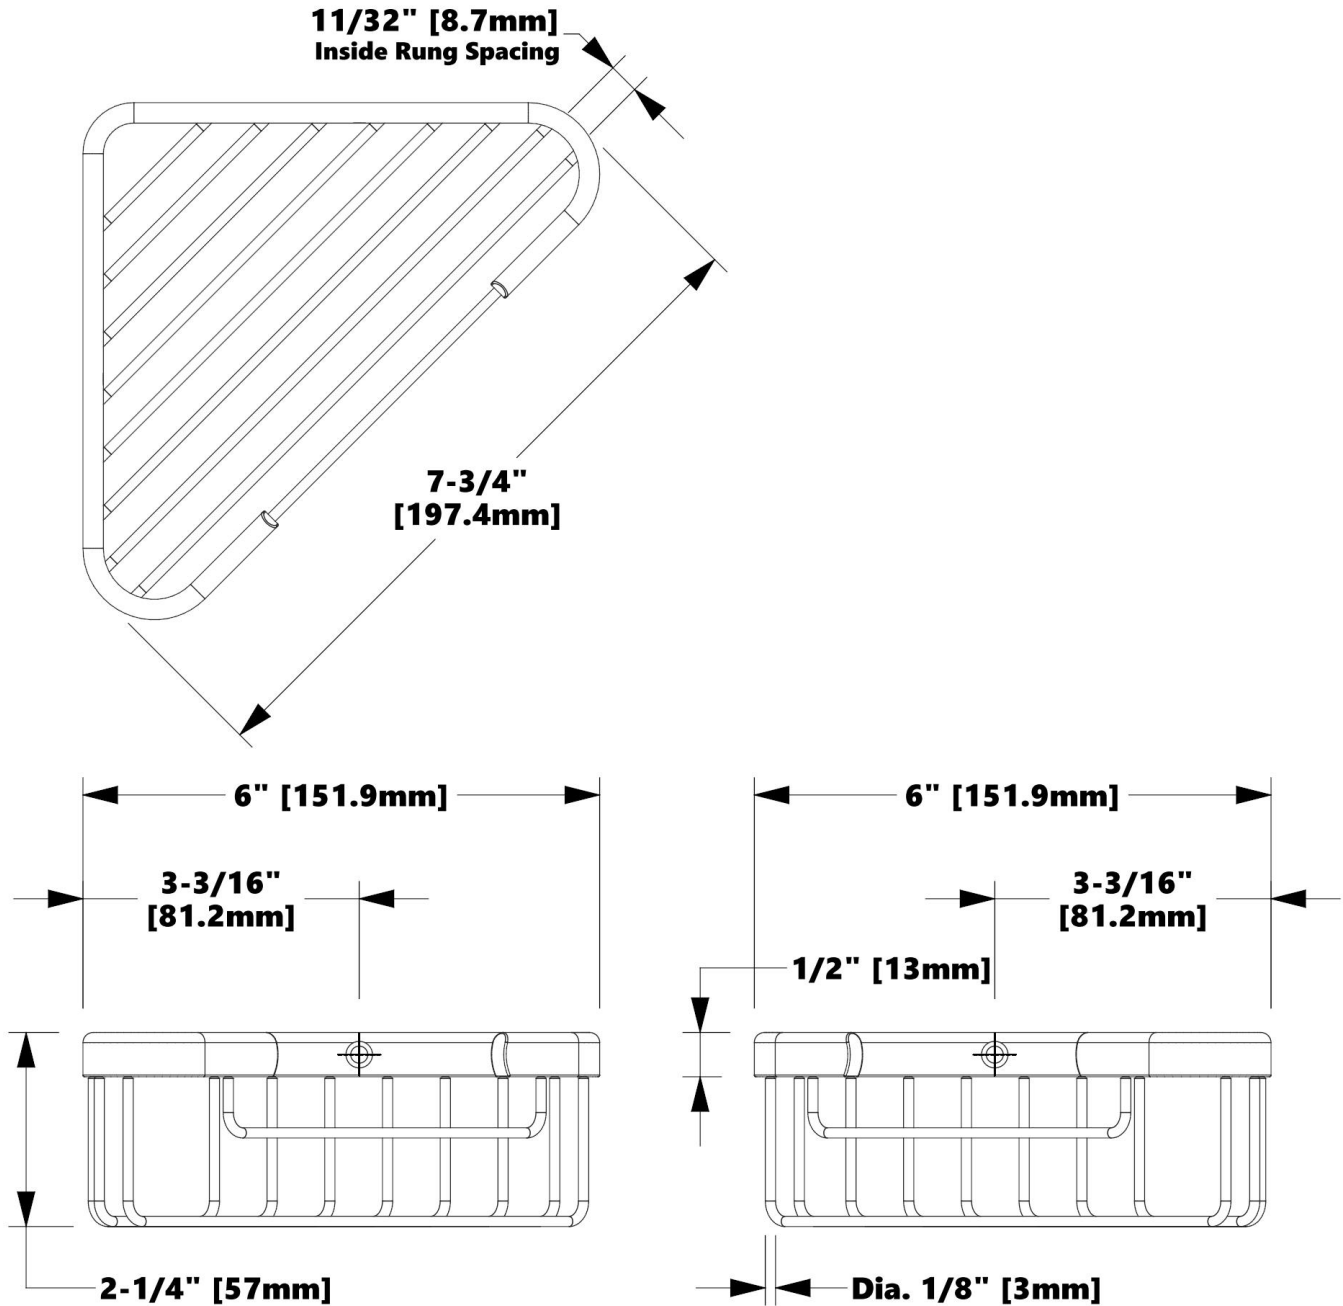

For Tile

T

Tile Thickness Range
5/32" – 1/2" (4mm – 13mm)

- Promessa™ Series
 - Baskets
 - **T100-004**

For Trim Only

TX

Tile Thickness Range
5/32" – 1/2" (4mm – 13mm)

- Promessa™ Series
 - Baskets
 - **TX100-004**

For Drywall

G

Gypsum Wallboard Surfaces

- Promessa™ Series
 - Baskets
 - **G100-004**

Replacement Part | Specification

Model (SKU)

C231-004-Finish

Deep Corner Basket

Product Dimensions (units are in both inches and mm)

Weight

0.736 lb / 0.334 kg

286A