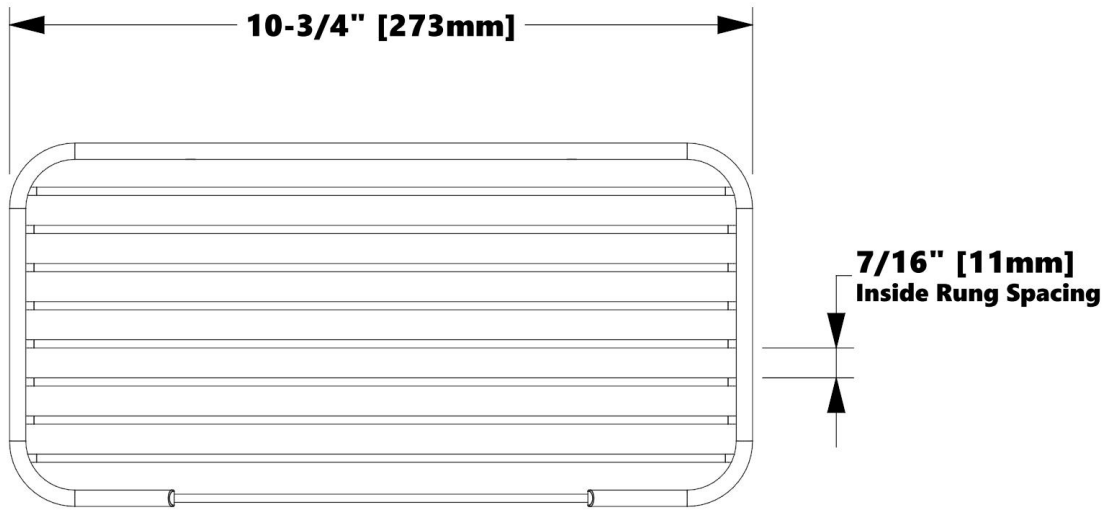

- PC Polished Chrome
- BN Brushed Nickel

**For Tile**

**T**

Tile Thickness Range  
5/32" – 1/2" (4mm – 13mm)

- Promessa™ Series
  - Baskets
    - T100-002**

**For Trim Only**

**TX**

Tile Thickness Range  
5/32" – 1/2" (4mm – 13mm)

- Promessa™ Series
  - Baskets
    - TX100-002**

**For Drywall**

**G**

Gypsum Wallboard Surfaces

- Promessa™ Series
  - Baskets
    - G100-002**

**Replacement Part | Specification**

Model (SKU)

**C231-002-Finish**

Shampoo Basket

**Product Dimensions** (units are in both inches and mm)

**Weight**

1.180 lb / 0.535 kg

320A