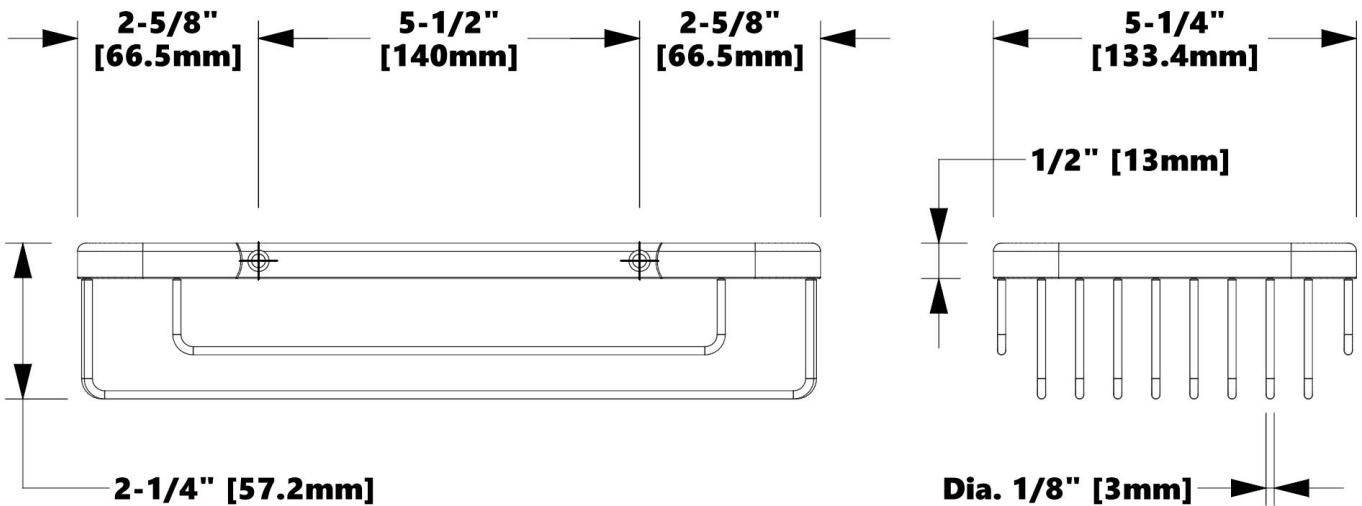

- PC Polished Chrome
- BN Brushed Nickel

**For Tile**

**T**

Tile Thickness Range  
5/32" – 1/2" (4mm – 13mm)

- Promessa™ Series
  - Baskets
    - T100-002**

**For Trim Only**

**TX**

Tile Thickness Range  
5/32" – 1/2" (4mm – 13mm)

- Promessa™ Series
  - Baskets
    - TX100-002**

**For Drywall**

**G**

Gypsum Wallboard Surfaces

- Promessa™ Series
  - Baskets
    - G100-002**

**Replacement Part | Specification**

Model (SKU)

**C231-002-Finish**

Shampoo Basket

**Product Dimensions** (units are in both inches and mm)

**Weight**

1.180 lb / 0.535 kg

320A