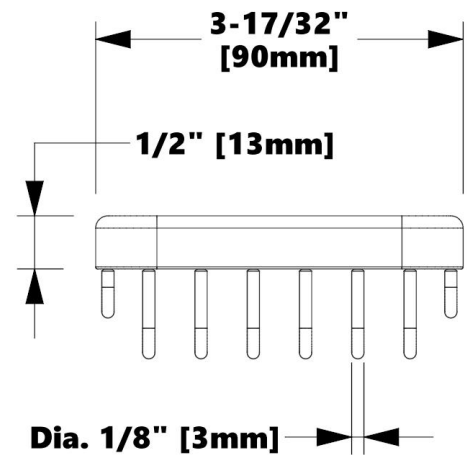

For Tile

T

Tile Thickness Range
5/32" – 1/2" (4mm – 13mm)

- Promessa™ Series
 - Baskets
 - T100-001**

For Trim Only

TX

Tile Thickness Range
5/32" – 1/2" (4mm – 13mm)

- Promessa™ Series
 - Baskets
 - TX100-001**

For Drywall

G

Gypsum Wallboard Surfaces

- Promessa™ Series
 - Baskets
 - G100-001**

Replacement Part | Specification

Model (SKU)

C231-001-Finish

Rectangular Soap Basket

Product Dimensions (units are in both inches and mm)

Weight

0.646 lb / 0.293 kg

241A