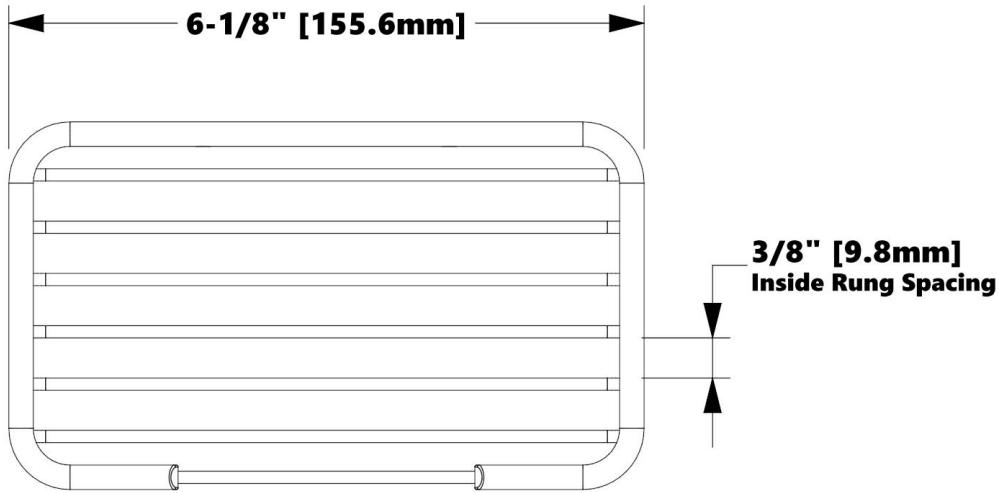

For Tile

T

Tile Thickness Range
5/32" – 1/2" (4mm – 13mm)

- Promessa™ Series
 - Baskets
 - T100-001**

For Trim Only

TX

Tile Thickness Range
5/32" – 1/2" (4mm – 13mm)

- Promessa™ Series
 - Baskets
 - TX100-001**

For Drywall

G

Gypsum Wallboard Surfaces

- Promessa™ Series
 - Baskets
 - G100-001**

Replacement Part | Specification

Model (SKU)

C231-001-Finish

Rectangular Soap Basket

Product Dimensions (units are in both inches and mm)

Weight

0.646 lb / 0.293 kg

241A