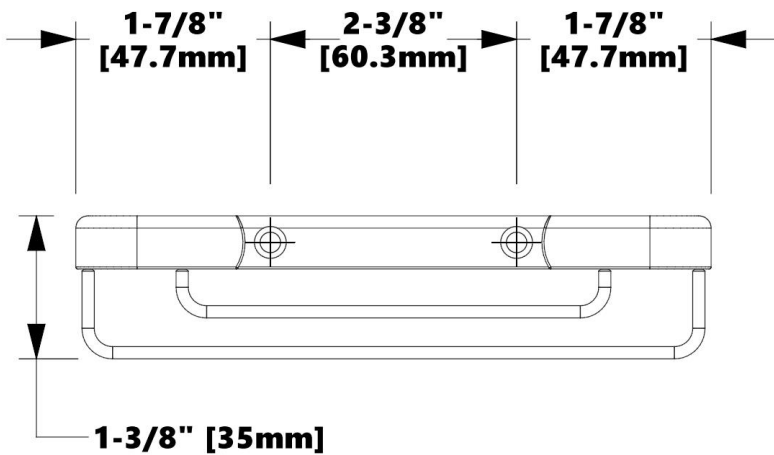

For Tile

T

Tile Thickness Range
5/32" – 1/2" (4mm – 13mm)

- Promessa™ Series
 - Baskets
 - T100-001**

For Trim Only

TX

Tile Thickness Range
5/32" – 1/2" (4mm – 13mm)

- Promessa™ Series
 - Baskets
 - TX100-001**

For Drywall

G

Gypsum Wallboard Surfaces

- Promessa™ Series
 - Baskets
 - G100-001**

Replacement Part | Specification

Model (SKU)

C231-001-Finish

Rectangular Soap Basket

Product Dimensions (units are in both inches and mm)

Weight

0.646 lb / 0.293 kg

241A