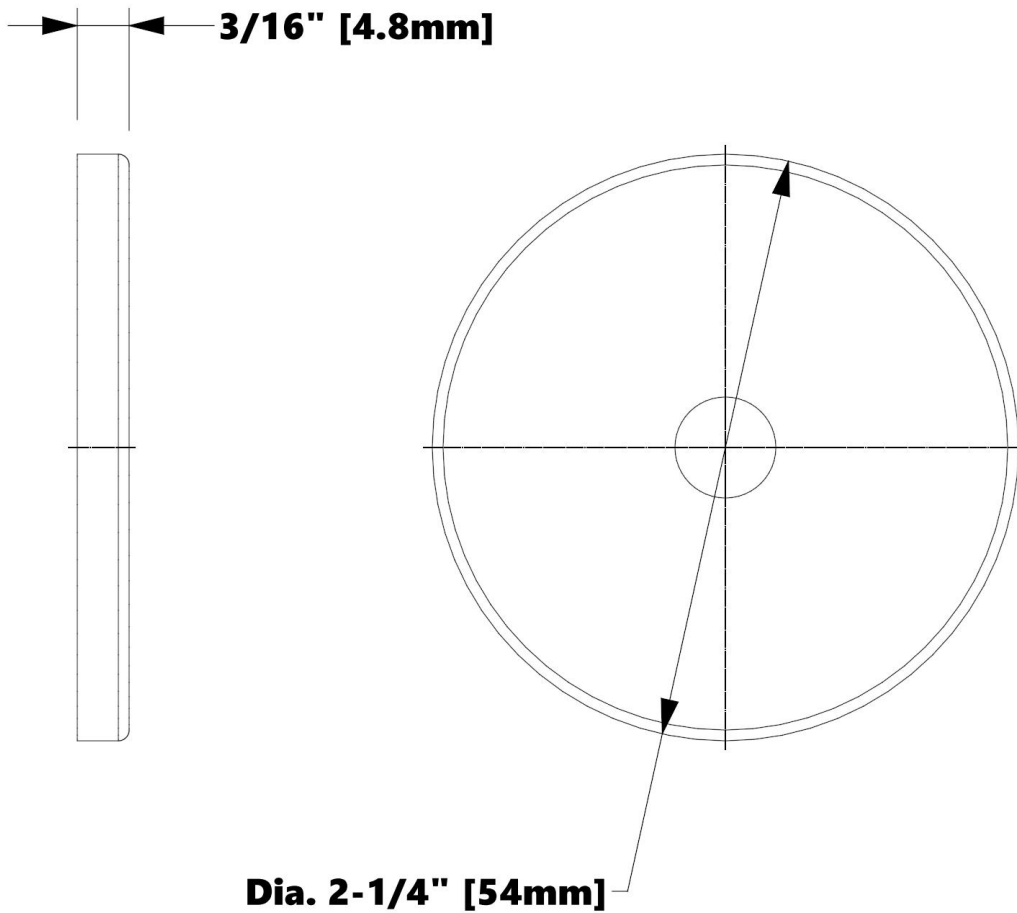

#### ▪ Grab Bars

- G200-001, G200-002**
- G200-011, G200-012**
- G200-021, G200-022**
- G200-031, G200-032**
- G200-041, G200-042**
- G201-011, G201-012**
- G201-021, G201-022**

p: 828-322-9273 | f: 828-304-1076  
tilewareproducts.com | info@tilewareproducts.com

page 1 of 2  
TW-F02-006 | REV: 1-28-21

**Replacement Part | Specification**

Model (SKU)

**C230-027-Finish**

2-1/4" Cover Washer

**Product Dimensions** (units are in both inches and mm)

**Weight**

0.125 lb / 0.057 kg