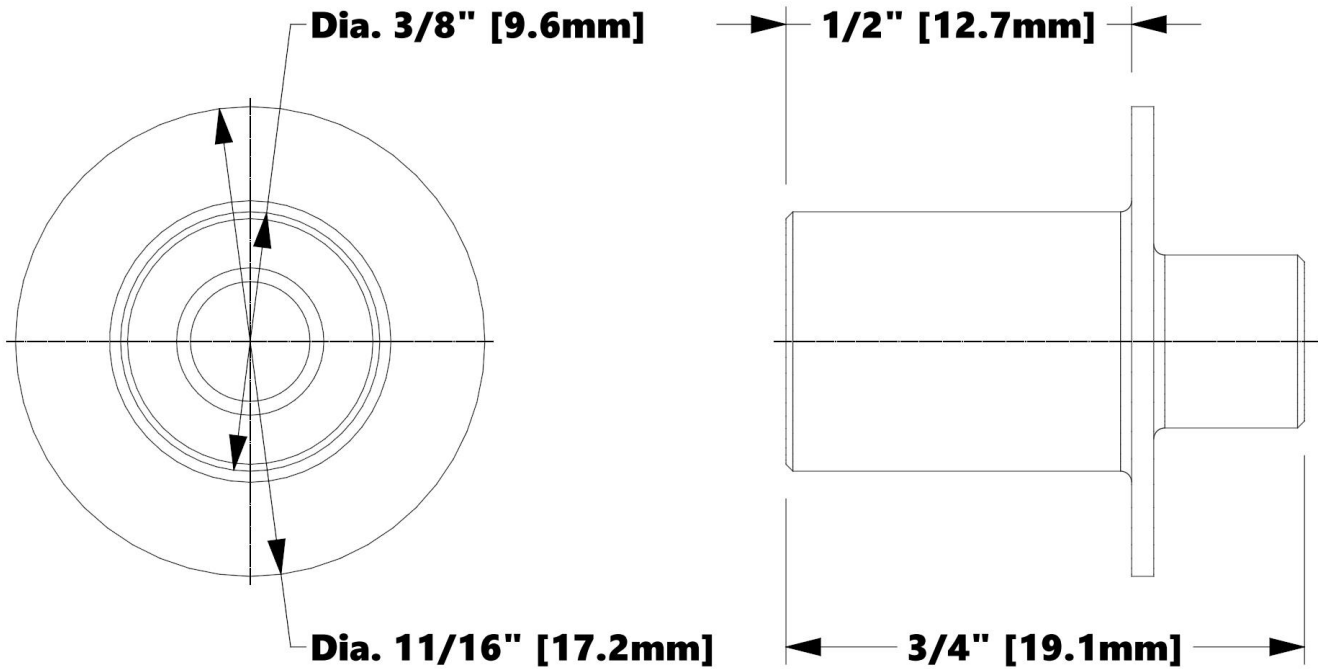

▪ Towel Bars

- G102-011
- G102-012

▪ Toilet Paper Holders

- G105-011
- G105-012

Replacement Part | Specification

Model (SKU)

C200-044

1/2" Gypsum Wallboard Spacer

Product Dimensions (units are in both inches and mm)

Weight

0.006 lb / 0.002 kg

582