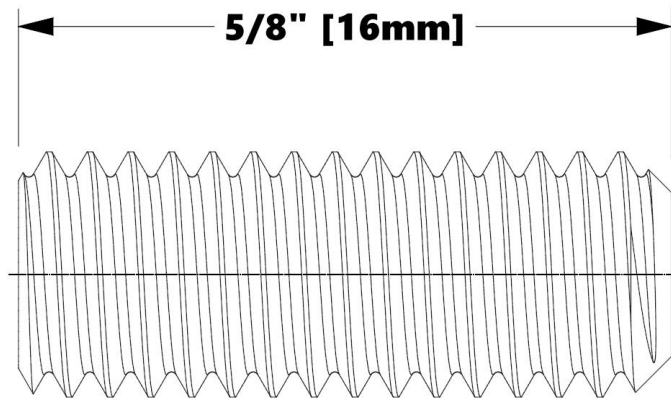

Color (Finish)

- Plain

For Tile

T

Tile Thickness Range
5/32" – 1/2" (4mm – 13mm)

- Promessa™ Series
 - Towel Bars
 - T102-011
 - T102-012

For Trim Only

TX

Tile Thickness Range
5/32" – 1/2" (4mm – 13mm)

- Promessa™ Series
 - Towel Bars
 - TX102-011
 - TX102-012

For Drywall

G

Gypsum Wallboard Surfaces

- Promessa™ Series
 - Towel Bars
 - G102-011
 - G102-012

Replacement Part | Specification

Model (SKU)

C100-005

Anti Rotation Screw

M6x1x16 Hex Drive Flat Point Socket Set Screw

Product Dimensions (units are in both inches and mm)

Weight

0.006 lb / 0.003 kg

153