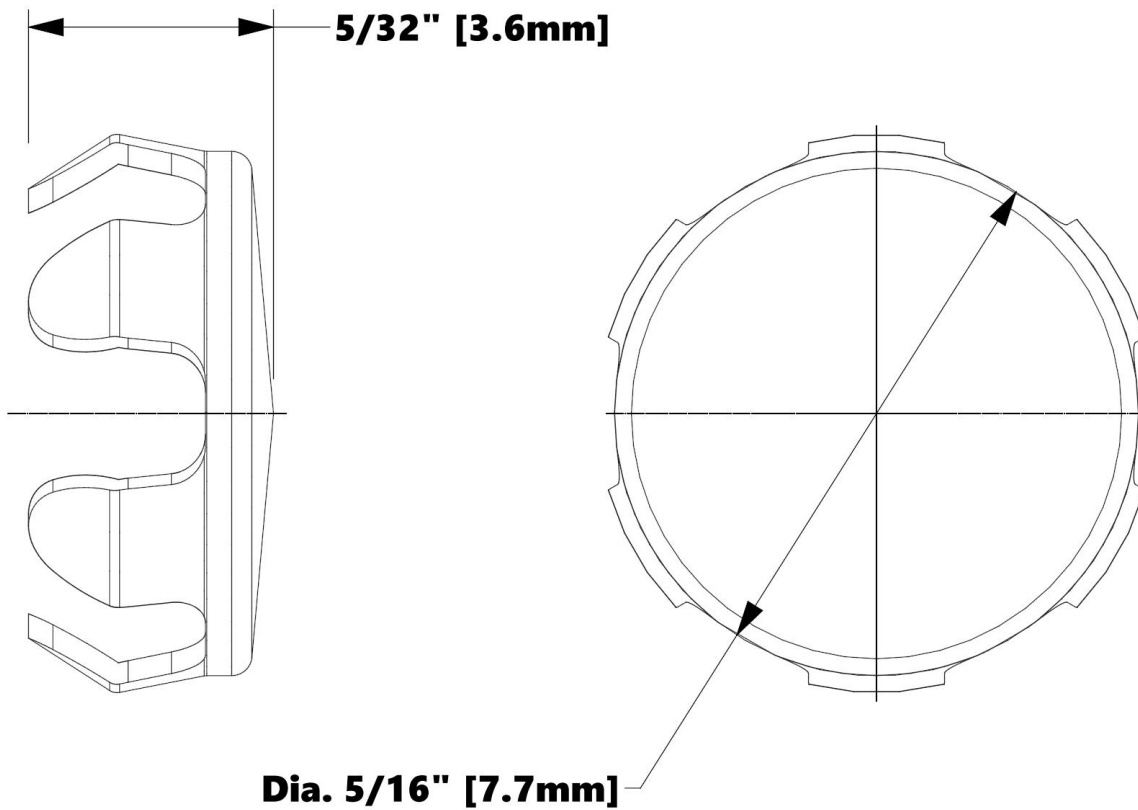

For Tile

T

Tile Thickness Range
5/32" – 1/2" (4mm – 13mm)

- Promessa™ Series
 - Baskets
 - T100-001
 - T100-002
 - T100-003
 - T100-004
 - T100-030
 - T100-050
 - T100-060

For Trim Only

TX

Tile Thickness Range
5/32" – 1/2" (4mm – 13mm)

Replacement Part | Specification

Model (SKU)

243168-Finish

Decorative Plug

Product Dimensions (units are in both inches and mm)

Weight

0.0005 lb / 0.0002 kg

148