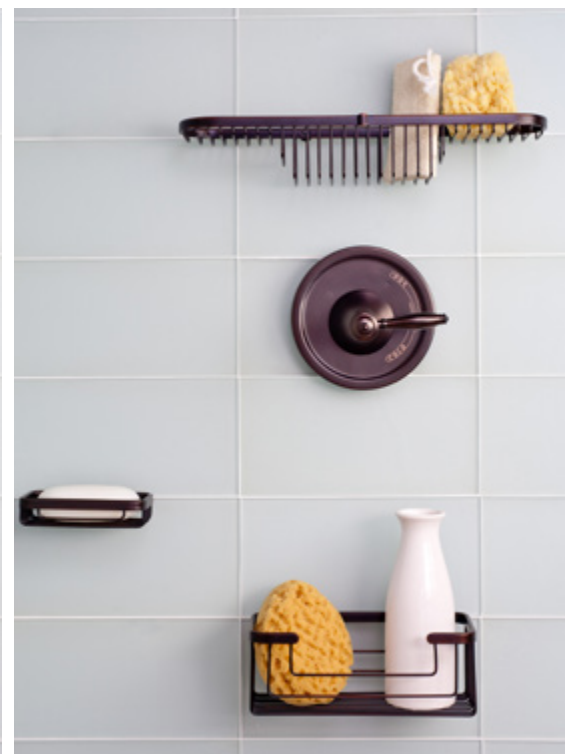

Brushed Nickel

Oil Rub Bronze

Polished Chrome

Shower Organization

2 Extra-Deep Corner

Brushed Nickel

Oil Rub Bronze

Polished Chrome

Shower Organization

Combination Only

Brushed Nickel

Oil Rub Bronze

Located above the shower trim without penetrating the wall cavity

Shower Organization

Extra-Deep Shampoo Only

Brushed Nickel

Oil Rub Bronze

Shower Organization

Combination, Soap & Extra-Deep Shampoo

Brushed Nickel

Oil Rub Bronze

Shower Organization

Soap & Extra-Deep Shampoo

Brushed Nickel

Oil Rub Bronze

Located below the shower trim without penetrating the wall cavity

Shower Organization

Deep Corner & Combination

Brushed Nickel

Oil Rub Bronze

Expand your organization options, locate baskets on the plumbing wall and in the corner