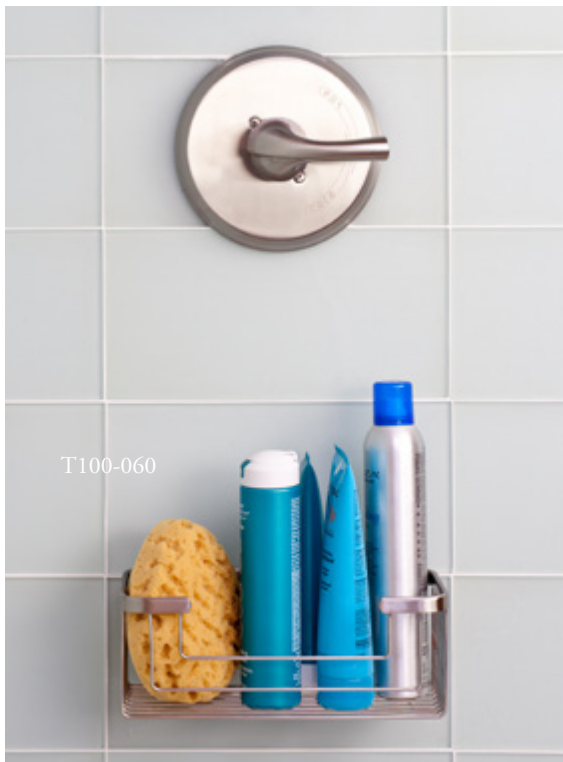

Brushed Nickel

Oil Rub Bronze

Polished Chrome

Shower Organization

2 Extra-Deep Corner

Brushed Nickel

Oil Rub Bronze

Polished Chrome

Shower Organization

Combination Only

Brushed Nickel

Oil Rub Bronze

Located above the shower trim without penetrating the wall cavity

Shower Organization

Extra-Deep Shampoo Only

Brushed Nickel

Oil Rub Bronze

Shower Organization

Combination, Soap & Extra-Deep Shampoo

Brushed Nickel

Oil Rub Bronze

Shower Organization

Soap & Extra-Deep Shampoo

Brushed Nickel

Oil Rub Bronze

Located below the shower trim without penetrating the wall cavity

Shower Organization

Deep Corner & Combination

Brushed Nickel

Oil Rub Bronze

Expand your organization options, locate baskets on the plumbing wall and in the corner