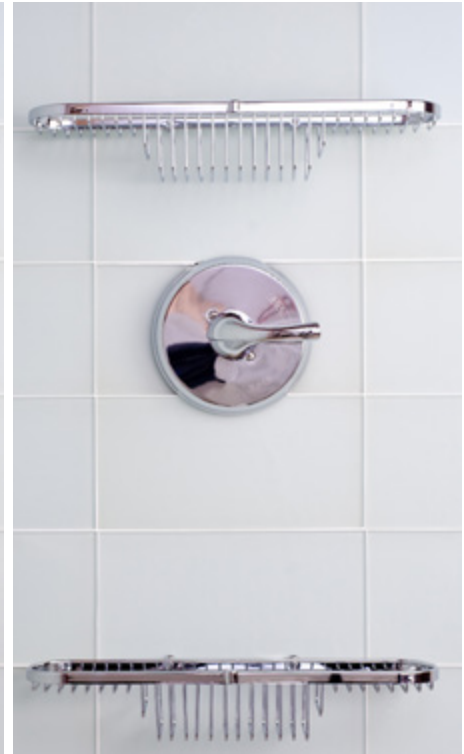

Brushed Nickel

Oil Rub Bronze

Polished Chrome

Shower Organization

2 Extra-Deep Corner

Brushed Nickel

Oil Rub Bronze

Polished Chrome

Shower Organization

Combination Only

Brushed Nickel

Oil Rub Bronze

Located above the shower trim without penetrating the wall cavity

Shower Organization

Extra-Deep Shampoo Only

Brushed Nickel

Oil Rub Bronze

Located below the shower trim without penetrating the wall cavity

Shower Organization

Deep Corner & Combination

Brushed Nickel

Oil Rub Bronze

Expand your organization options, locate baskets on the plumbing wall and in the corner

Shower Organization

2 Combination

Brushed Nickel

Oil Rub Bronze

Polished Chrome

Shower Organization

Deep Corner, Combination & Extra-Deep Corner

Brushed Nickel