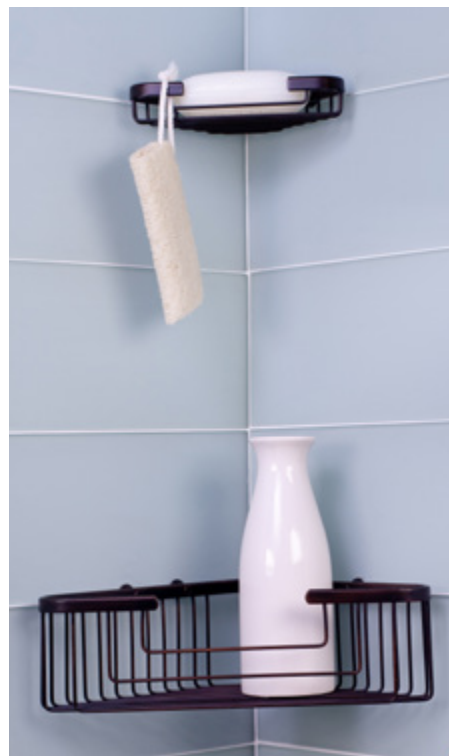

Shower Organization

Soap & Shampoo

Shower Organization

Shampoo, Soap & Extra-Deep Shampoo

Shower Organization

*Shallow Corner, Combination, Extra-Deep Corner,
Extra-Deep Shampoo*

Shower Organization

Shallow Corner & Extra-Deep Corner

Brushed Nickel

Oil Rub Bronze

Polished Chrome

Shower Organization

2 Extra-Deep Corner

Brushed Nickel

Oil Rub Bronze

Polished Chrome

Shower Organization

Combination Only

Brushed Nickel

Oil Rub Bronze

Located above the shower trim without penetrating the wall cavity

Shower Organization

Extra-Deep Shampoo Only

Brushed Nickel

Oil Rub Bronze

Located below the shower trim without penetrating the wall cavity

Shower Organization

Deep Corner & Combination

Brushed Nickel

Oil Rub Bronze

Expand your organization options, locate baskets on the plumbing wall and in the corner