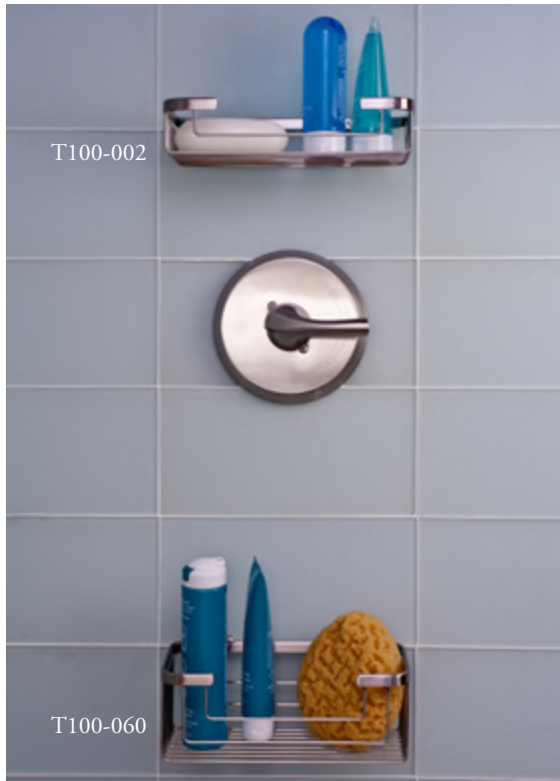

Shower Organization

Shampoo & Extra-Deep Shampoo

Brushed Nickel