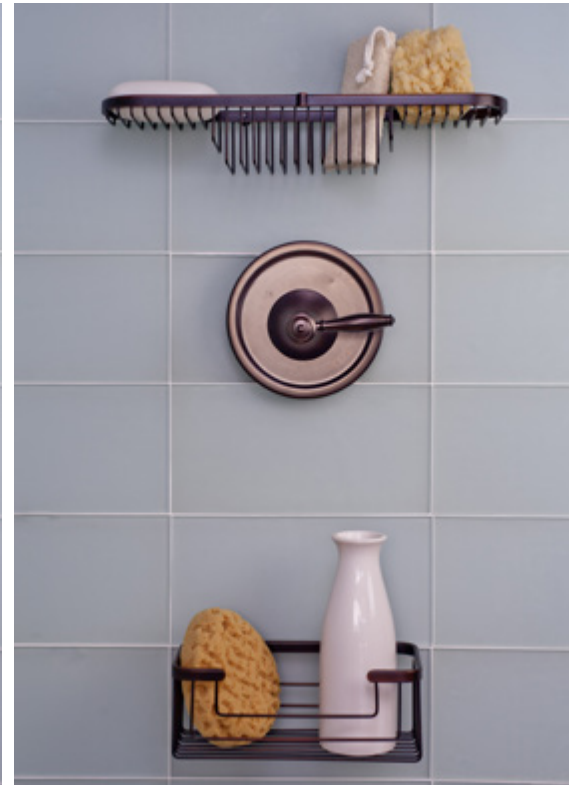

Brushed Nickel

Oil Rub Bronze

Polished Chrome

Shower Organization

2 Extra-Deep Corner

Brushed Nickel

Oil Rub Bronze

Polished Chrome

Shower Organization

Shampoo & Extra-Deep Shampoo

Brushed Nickel

Oil Rub Bronze

Shower Organization

Combination & Extra-Deep Shampoo

Brushed Nickel

Oil Rub Bronze

Shower Organization

Combination Only

Brushed Nickel

Oil Rub Bronze

Located above the shower trim without penetrating the wall cavity

Shower Organization

Extra-Deep Shampoo Only

Brushed Nickel

Oil Rub Bronze

Located below the shower trim without penetrating the wall cavity

Shower Organization

Deep Corner & Combination

Brushed Nickel

Oil Rub Bronze

Expand your organization options, locate baskets on the plumbing wall and in the corner