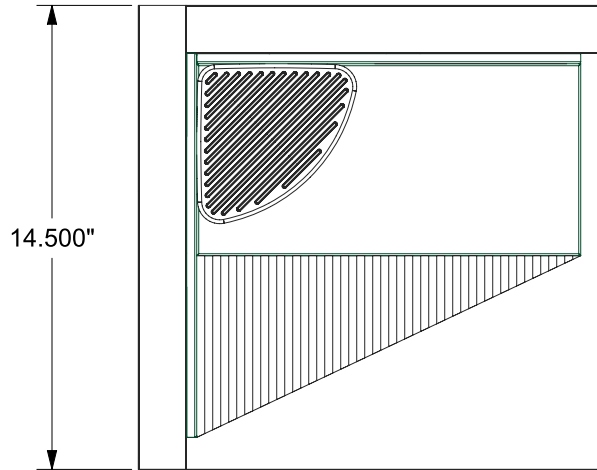

# PART SPECIFICATION SHEET

PART: TWGD-012

GENERAL DISPLAY™ SERIES

FOOT PROP DEMO UNIT

LISTED MODELS

FINISHES: PC, BN BOARD: SB, WB

- TWGD-012-PCSB
- TWGD-012-PCWB
- TWGD-012-BNSB
- TWGD-012-BNWB

ERP PART #	TWGD-012	APPROVALS	DATE
DWG #	515	RLS	1/26/15
SHEET 1 OF 1	SCALE 1:6		
WEIGHT:	16.000 LB	CUBED:	979.994 IN <sup>3</sup>