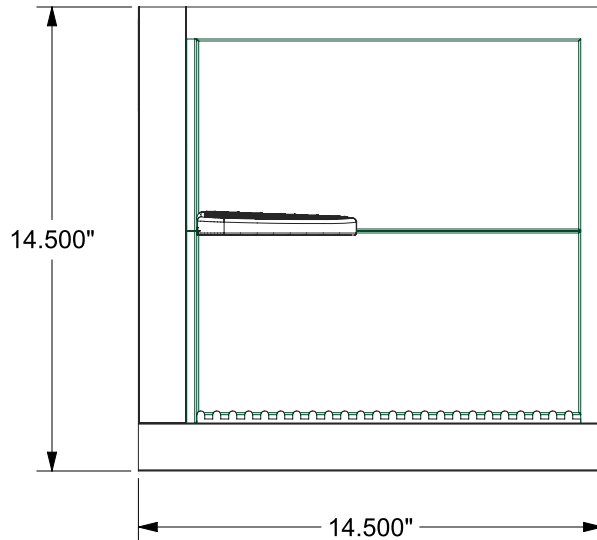

# PART SPECIFICATION SHEET

PART: TWGD-012

GENERAL DISPLAY™ SERIES

FOOT PROP DEMO UNIT

LISTED MODELS

FINISHES: PC, BN BOARD: SB, WB

- TWGD-012-PCSB
- TWGD-012-PCWB
- TWGD-012-BNSB
- TWGD-012-BNWB

ERP PART #	TWGD-012	APPROVALS	DATE
DWG #	515	RLS	1/26/15
SHEET 1 OF 1	SCALE 1:6		
WEIGHT:	16.000 LB	CUBED:	979.994 IN <sup>3</sup>