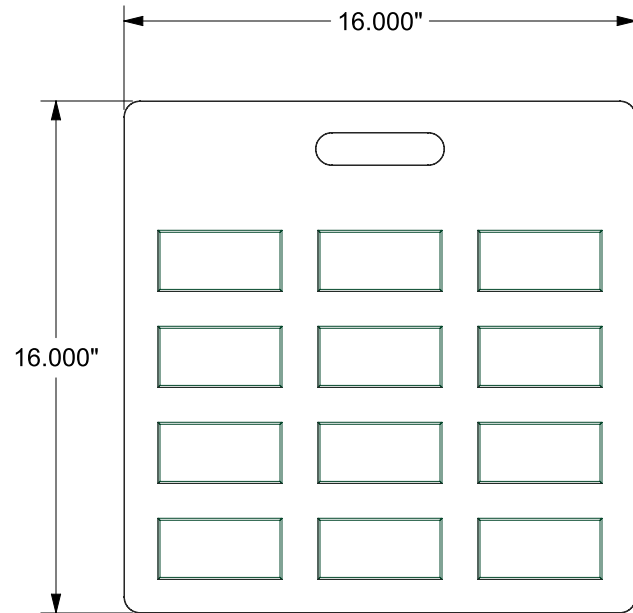

PART SPECIFICATION SHEET

PART: TWGD-011

GENERAL DISPLAY™ SERIES

BELLA VETRO & CLADDY-T HAND BOARD DISPLAY

TW-ENG13

TileWare Products
www.tilewareproducts.com

ERP PART #	TWGD-011	APPROVALS	DATE
DWG #	474	RLS	1/27/15
SHEET 1 OF 1	SCALE 1:6		
WEIGHT:	3.496 LB	CUBED:	83.756 IN ³