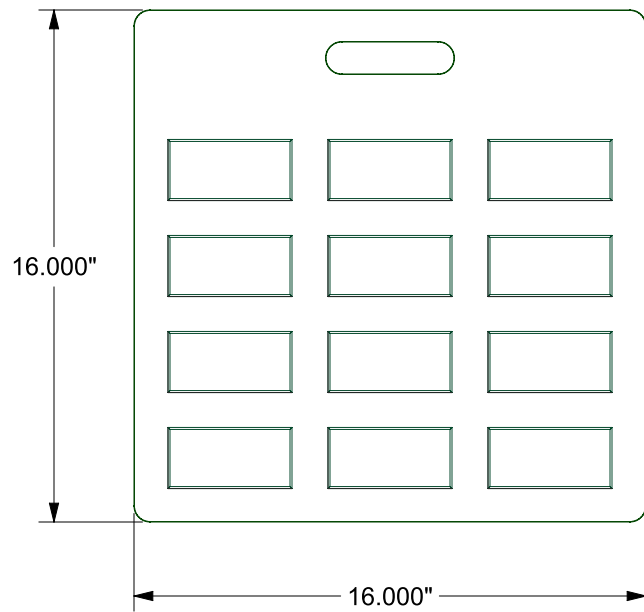

PART SPECIFICATION SHEET

TWGD-011 - GENERAL DISPLAY™ SERIES BELLA VETRO & CLADDY-T HAND BOARD, 16" X 16"

WEIGHT: 3.800 LB
CUBED: 83.756 IN³

ERP PART #	TWGD-011	APPROVALS	DATE
DWG #	474	RLS	1/27/15
SHEET	1 OF 1	SCALE	1:6