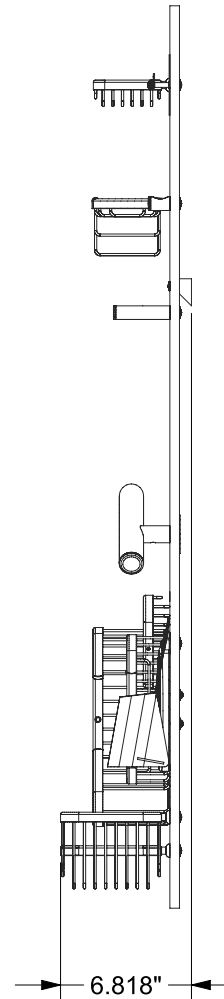

# PART SPECIFICATION SHEET

PART: TWGD-010

GENERAL DISPLAY™ SERIES

PANEL DISPLAY WITH MOUNTING CLEAT

FINISHES: PC, BN, ORB

TW-ENG13

TileWare Products

www.tilewareproducts.com

Office (828) 322-9273 Fax (828) 304-1076

ERP PART #	TWGD-010	APPROVALS	DATE
DWG #	422	RLS	1/23/15
SHEET 1 OF 1	SCALE 1:10		
WEIGHT:	29.717 LB	CUBED:	665.704 IN <sup>3</sup>