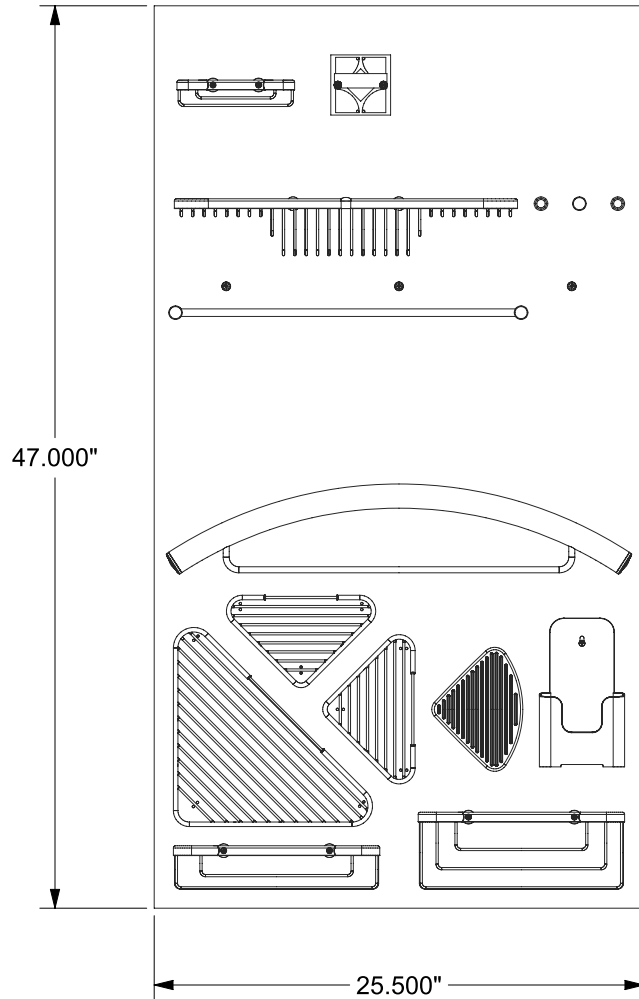

# PART SPECIFICATION SHEET

PART: TWGD-010

GENERAL DISPLAY™ SERIES

PANEL DISPLAY WITH MOUNTING CLEAT

FINISHES: PC, BN, ORB

TW-ENG13

TileWare Products

www.tilewareproducts.com

Office (828) 322-9273 Fax (828) 304-1076

ERP PART #	TWGD-010	APPROVALS	DATE
DWG #	422	RLS	1/23/15
SHEET 1 OF 1	SCALE 1:10		
WEIGHT:	29.717 LB	CUBED:	665.704 IN <sup>3</sup>