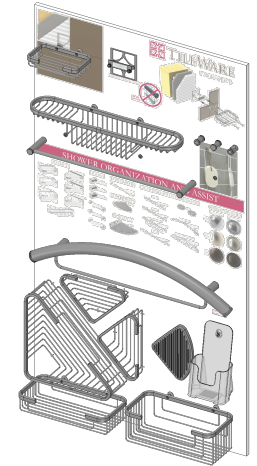

# PART SPECIFICATION SHEET

PART: TWGD-010

GENERAL DISPLAY™ SERIES

PANEL DISPLAY WITH MOUNTING CLEAT

FINISHES: PC, BN, ORB

TW-ENG13

TileWare Products

www.tilewareproducts.com

Office (828) 322-9273 Fax (828) 304-1076

ERP PART #	TWGD-010	APPROVALS	DATE
DWG #	422	RLS	1/23/15
SHEET 1 OF 1	SCALE 1:10		
WEIGHT:	29.717 LB	CUBED:	665.704 IN <sup>3</sup>