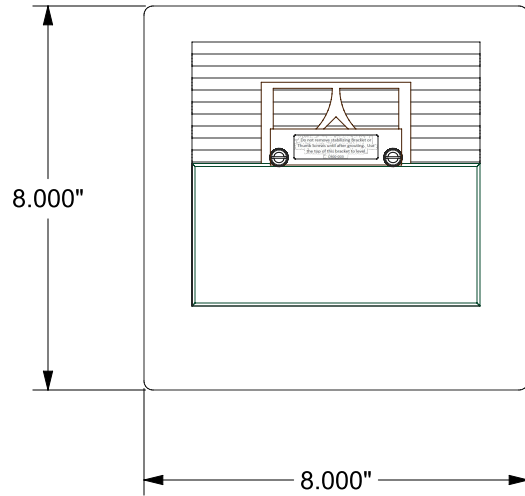

PART SPECIFICATION SHEET

TWGD-014 - GENERAL DISPLAY™ SERIES SYSTEM INSTALLATION, 8" X 8"

OPTIONAL FOAM CORE MATERIAL MODELS LISTED

TWGD-014-SB

TWGD-014-WB

WEIGHT: 1.358 LB
CUBED: 29.727 IN³

| | | | |
|--------------|-----------|-----------|---------|
| ERP PART # | TWGD-014 | APPROVALS | DATE |
| DWG # | 410 | RLS | 1/27/15 |
| SHEET 1 OF 1 | SCALE 1:4 | | |