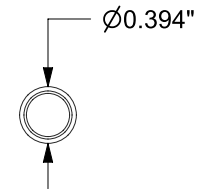

PART SPECIFICATION SHEET

PART: C220-007

PROMESSA™ SERIES

ROD FOR TOWEL BARS

[ALL SYSTEMS]

FINISHES: PC, BN, ORB

COMPATIBLE WITH LISTED MODELS

- G102-011
- G102-012
- T102-011
- T102-012

ERP PART #	C220-007	APPROVALS	DATE
DWG #	396	RLS	7/24/14
SHEET 1 OF 1	SCALE 3:4		
WEIGHT:	0.286 LB	CUBED:	0.935 IN ³

TW-ENG3

TileWare Products
www.tilewareproducts.com

Office (828) 322-9273 Fax (828) 304-1076