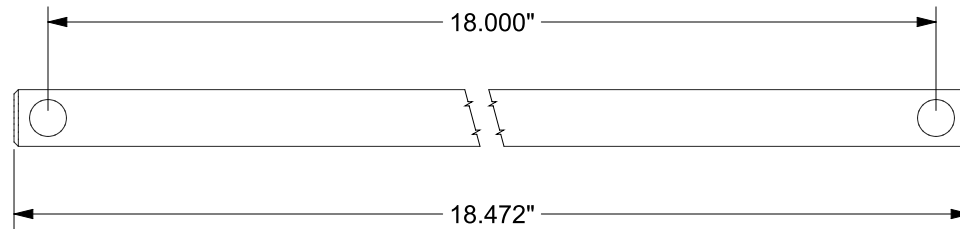

PART SPECIFICATION SHEET

PART: C220-007

PROMESSA™ SERIES

ROD FOR TOWEL BARS

[ALL SYSTEMS]

FINISHES: PC, BN, ORB

COMPATIBLE WITH LISTED MODELS

- G102-011
- G102-012
- T102-011
- T102-012

ERP PART #	C220-007	APPROVALS	DATE
DWG #	396	RLS	7/24/14
SHEET 1 OF 1	SCALE 3:4		
WEIGHT:	0.286 LB	CUBED:	0.935 IN ³

TW-ENG3

TileWare Products
www.tilewareproducts.com

Office (828) 322-9273 Fax (828) 304-1076