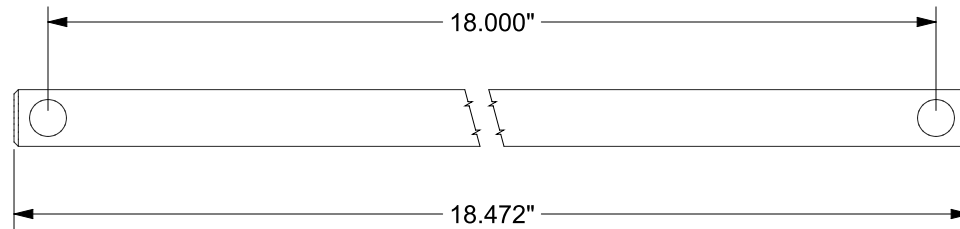

PART SPECIFICATION SHEET

PART: C232-007

PROMESSA™ SERIES

ROD FOR TOWEL BARS

[ALL SYSTEMS]

FINISHES: PC, BN, ORB, SP, SB

COMPATIBLE WITH LISTED MODELS

- G102-011
- G102-012
- T102-011
- T102-012

ERP PART #	C232-007	APPROVALS	DATE
DWG #	396A	RLS	7/6/16
SHEET 1 OF 1	SCALE 3:4		
WEIGHT:	0.270 LB	CUBED:	0.935 IN ³

TW-ENG3

TileWare Products
www.tilewareproducts.com

Office (828) 322-9273 Fax (828) 304-1076