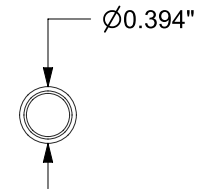

PART SPECIFICATION SHEET

PART: C232-007

PROMESSA™ SERIES

ROD FOR TOWEL BARS

[ALL SYSTEMS]

FINISHES: PC, BN, ORB, SP, SB

COMPATIBLE WITH LISTED MODELS

- G102-011
- G102-012
- T102-011
- T102-012

ERP PART #	C232-007	APPROVALS	DATE
DWG #	396A	RLS	7/6/16
SHEET 1 OF 1	SCALE 3:4		
WEIGHT:	0.270 LB	CUBED:	0.935 IN ³

TW-ENG3

TileWare Products
www.tilewareproducts.com

Office (828) 322-9273 Fax (828) 304-1076