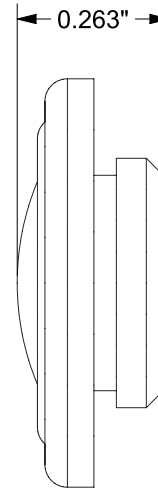

# PART SPECIFICATION SHEET

PART: C220-012

PROMESSA™ SERIES

'TRADITIONAL' STYLE CAP FOR ALL HOOKS & TOWEL BARS

[ ALL SYSTEMS ]

FINISHES: PC, BN, ORB

COMPATIBLE WITH LISTED MODELS

G101-111	T101-111
G101-112	T101-112
G101-211	T101-211
G101-212	T101-212
G101-311	T101-311
G101-312	T101-312
G102-011	T102-011
G102-012	T102-012

TW-ENG3

TileWare Products  
www.tilewareproducts.com

ERP PART #	C220-012	APPROVALS	DATE
DWG #	382	RLS	7/22/14
SHEET 1 OF 1	SCALE 3:1		
WEIGHT:	0.015 LB	CUBED:	0.049 IN <sup>3</sup>

Office (828) 322-9273 Fax (828) 304-1076