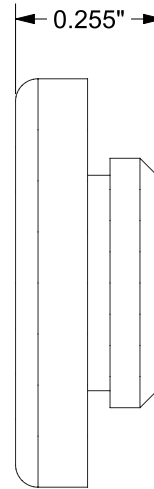

PART SPECIFICATION SHEET

PART: C220-005

PROMESSA™ SERIES

'CONTEMPORARY' STYLE CAP FOR ALL HOOKS & TOWEL BARS

[ALL SYSTEMS]

FINISHES: PC, BN, ORB

COMPATIBLE WITH LISTED MODELS

G101-111	T101-111
G101-112	T101-112
G101-211	T101-211
G101-212	T101-212
G101-311	T101-311
G101-312	T101-312
G102-011	T102-011
G102-012	T102-012

TW-ENG3

TileWare Products

www.tilewareproducts.com

Office (828) 322-9273 Fax (828) 304-1076

ERP PART #	C220-005	APPROVALS	DATE
DWG #	381	RLS	7/22/14
SHEET 1 OF 1	SCALE 3:1		
WEIGHT:	0.019 LB	CUBED:	0.061 IN ³