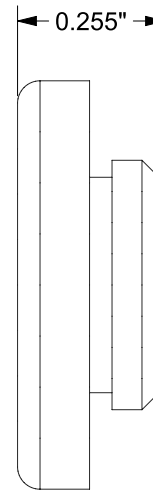

# PART SPECIFICATION SHEET

PART: C232-005

PROMESSA™ SERIES

'CONTEMPORARY' STYLE CAP FOR ALL HOOKS & TOWEL BARS

[ ALL SYSTEMS ]

FINISHES: PC, BN, ORB, SP, SB

COMPATIBLE WITH LISTED MODELS

G101-111	T101-111
G101-112	T101-112
G101-211	T101-211
G101-212	T101-212
G101-311	T101-311
G101-312	T101-312
G102-011	T102-011
G102-012	T102-012

TW-ENG3

TileWare Products

www.tilewareproducts.com

Office (828) 322-9273 Fax (828) 304-1076

ERP PART #	C232-005	APPROVALS	DATE
DWG #	381A	RLS	7/8/16
SHEET 1 OF 1	SCALE 3:1		
WEIGHT:	0.018 LB	CUBED:	0.061 IN <sup>3</sup>