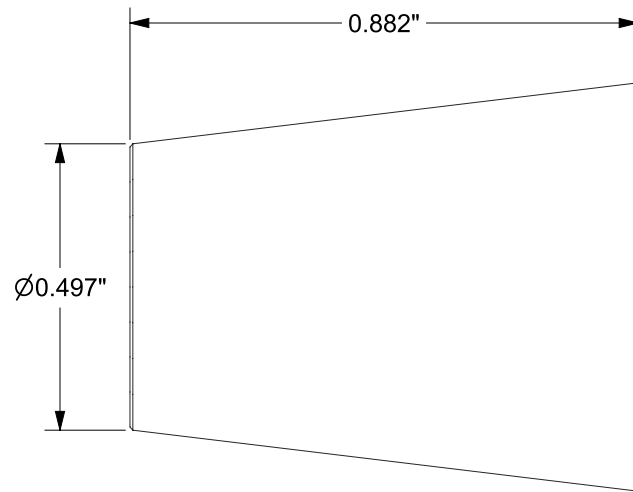

PART SPECIFICATION SHEET

PART: C220-003

PROMESSA™ SERIES

SLEEVE FOR CONE HOOK

[ALL SYSTEMS]

FINISHES: PC, BN, ORB

COMPATIBLE WITH LISTED MODELS

G101-111
G101-112
G101-121
G101-122
T101-111
T101-112
T101-121
T101-122

ERP PART #	C220-003	APPROVALS	DATE
DWG #	379	RLS	7/21/14
SHEET 1 OF 1	SCALE 3:1		
WEIGHT:	0.057 LB	CUBED:	0.188 IN ³

TW-ENG3

TileWare Products
www.tilewareproducts.com
Office (828) 322-9273 Fax (828) 304-1076