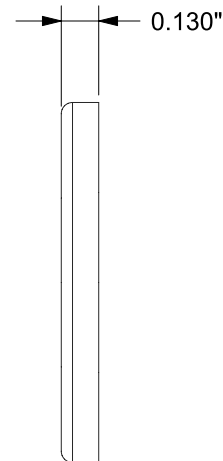

PART SPECIFICATION SHEET

PART: C220-023

VICTORIA™ SERIES

COVER-WASHER FOR ALL GRAB BARS

[TILE / STONE INSTALLATION SYSTEMS]

FINISHES: PC, BN, ORB

COMPATIBLE WITH LISTED MODELS

T200-001
T200-002
T200-011
T200-012
T200-021
T200-022
T200-031
T200-032
T201-011
T201-012
T201-021
T201-022

TW-ENG4

TileWare Products
www.tilewareproducts.com

ERP PART #	C220-023	APPROVALS	DATE
DWG #	364	RLS	4/10/15
SHEET 1 OF 1	SCALE 3:2		
WEIGHT:	0.044 LB	CUBED:	0.145 IN ³

Office (828) 322-9273 Fax (828) 304-1076