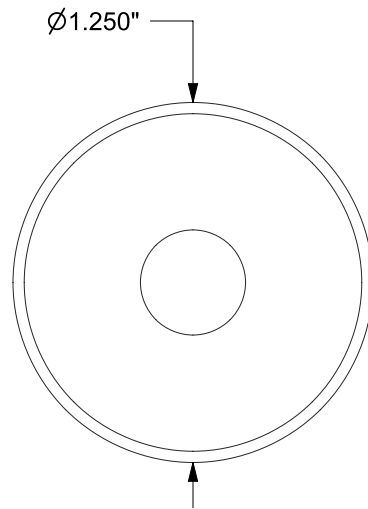

PART SPECIFICATION SHEET

PART: C220-023

VICTORIA™ SERIES

COVER-WASHER FOR ALL GRAB BARS

[TILE / STONE INSTALLATION SYSTEMS]

FINISHES: PC, BN, ORB

COMPATIBLE WITH LISTED MODELS

T200-001
T200-002
T200-011
T200-012
T200-021
T200-022
T200-031
T200-032
T201-011
T201-012
T201-021
T201-022

TW-ENG4

TileWare Products
www.tilewareproducts.com

ERP PART #	C220-023	APPROVALS	DATE
DWG #	364	RLS	4/10/15
SHEET 1 OF 1	SCALE 3:2		
WEIGHT:	0.044 LB	CUBED:	0.145 IN ³

Office (828) 322-9273 Fax (828) 304-1076