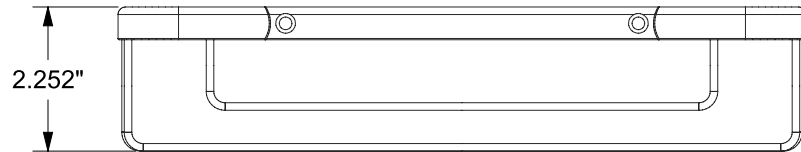

PART SPECIFICATION SHEET

PART: 255285

PROMESSA™ SERIES

RECTANGULAR SHAMPOO BASKET

FINISHES: PC, BN, ORB

TW-ENG3

TileWare Products
www.tilewareproducts.com

ERP PART #	255285	APPROVALS	DATE
DWG #	320	RLS	7/10/14
SHEET 1 OF 1	SCALE 1:3		
WEIGHT:	1.249 LB	CUBED:	4.082 IN ³