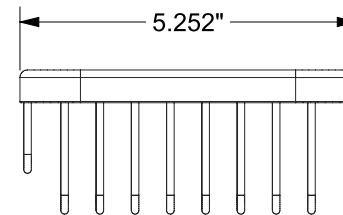

PART SPECIFICATION SHEET

PART: 255285

PROMESSA™ SERIES

RECTANGULAR SHAMPOO BASKET

FINISHES: PC, BN, ORB

TW-ENG3

TileWare Products
www.tilewareproducts.com

ERP PART #	255285	APPROVALS	DATE
DWG #	320	RLS	7/10/14
SHEET 1 OF 1	SCALE 1:3		
WEIGHT:	1.249 LB	CUBED:	4.082 IN ³