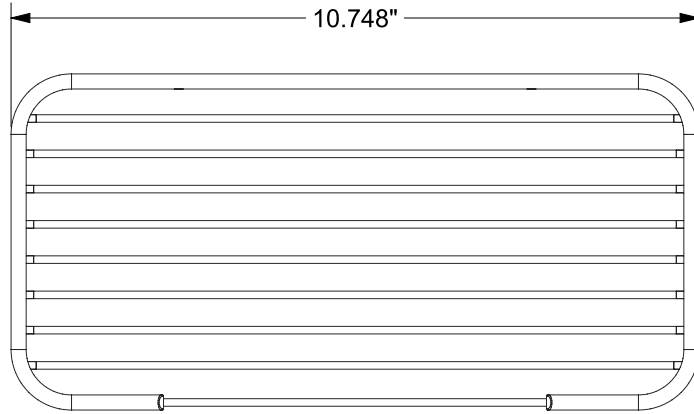

PART SPECIFICATION SHEET

PART: 255285

PROMESSA™ SERIES

RECTANGULAR SHAMPOO BASKET

FINISHES: PC, BN, ORB

TW-ENG3

TileWare Products
www.tilewareproducts.com

ERP PART #	255285	APPROVALS	DATE
DWG #	320	RLS	7/10/14
SHEET 1 OF 1	SCALE 1:3		
WEIGHT:	1.249 LB	CUBED:	4.082 IN ³