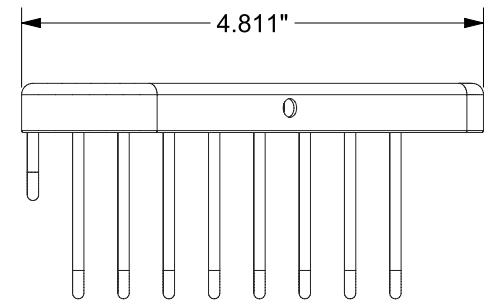

PART SPECIFICATION SHEET

PART: 255292

PROMESSA™ SERIES

DEEP CORNER BASKET

FINISHES: PC, BN, ORB

TW-ENG3

TileWare Products

www.tilewareproducts.com

ERP PART #	255292	APPROVALS	DATE
DWG #	286	RLS	7/10/14
SHEET 1 OF 1	SCALE 1:2		
WEIGHT:	0.779 LB	CUBED:	2.545 IN ³

Office (828) 322-9273 Fax (828) 304-1076