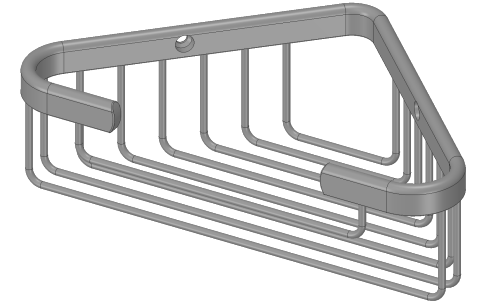

PART SPECIFICATION SHEET

PART: 255292

PROMESSA™ SERIES

DEEP CORNER BASKET

FINISHES: PC, BN, ORB

TW-ENG3

TileWare Products

www.tilewareproducts.com

ERP PART #	255292	APPROVALS	DATE
DWG #	286	RLS	7/10/14
SHEET 1 OF 1	SCALE 1:2		
WEIGHT:	0.779 LB	CUBED:	2.545 IN ³

Office (828) 322-9273 Fax (828) 304-1076