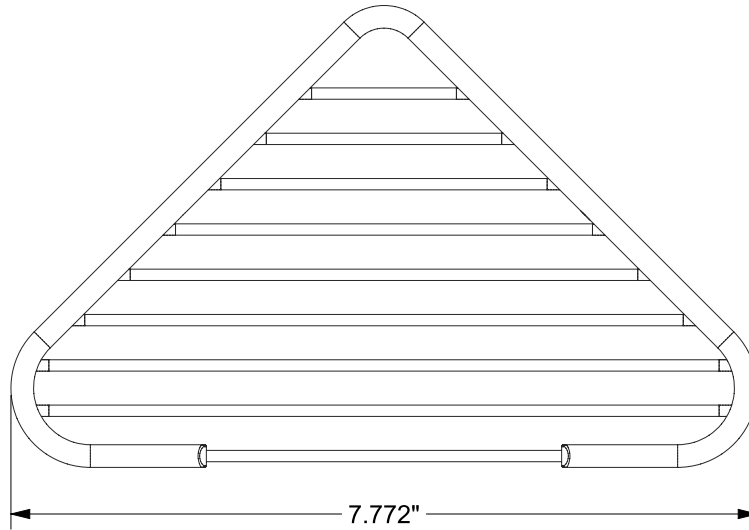

PART SPECIFICATION SHEET

PART: 255292

PROMESSA™ SERIES

DEEP CORNER BASKET

FINISHES: PC, BN, ORB

TW-ENG3

TileWare Products

www.tilewareproducts.com

ERP PART #	255292	APPROVALS	DATE
DWG #	286	RLS	7/10/14
SHEET 1 OF 1	SCALE 1:2		
WEIGHT:	0.779 LB	CUBED:	2.545 IN ³

Office (828) 322-9273 Fax (828) 304-1076