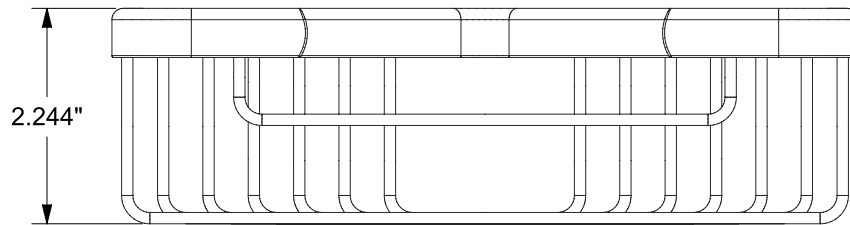

PART SPECIFICATION SHEET

PART: 255292

PROMESSA™ SERIES

DEEP CORNER BASKET

FINISHES: PC, BN, ORB

TW-ENG3

TileWare Products

www.tilewareproducts.com

ERP PART #	255292	APPROVALS	DATE
DWG #	286	RLS	7/10/14
SHEET 1 OF 1	SCALE 1:2		
WEIGHT:	0.779 LB	CUBED:	2.545 IN ³

Office (828) 322-9273 Fax (828) 304-1076