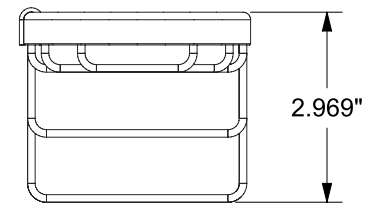

PART SPECIFICATION SHEET

PART: 239249

PROMESSA™ SERIES

COMBINATION BASKET

FINISHES: PC, BN, ORB

ERP PART #	239249	APPROVALS	DATE
DWG #	215	RLS	7/10/14
SHEET 1 OF 1	SCALE 1:3		
WEIGHT:	1.913 LB	CUBED:	6.252 IN ³