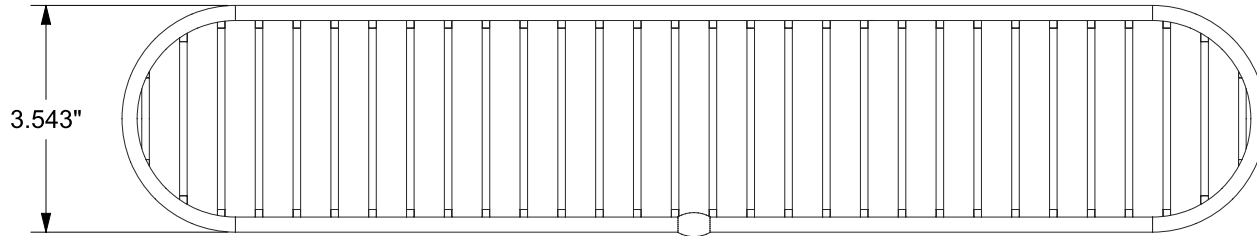

PART SPECIFICATION SHEET

PART: 239249

PROMESSA™ SERIES

COMBINATION BASKET

FINISHES: PC, BN, ORB

ERP PART #	239249	APPROVALS	DATE
DWG #	215	RLS	7/10/14
SHEET 1 OF 1	SCALE 1:3		
WEIGHT:	1.913 LB	CUBED:	6.252 IN ³