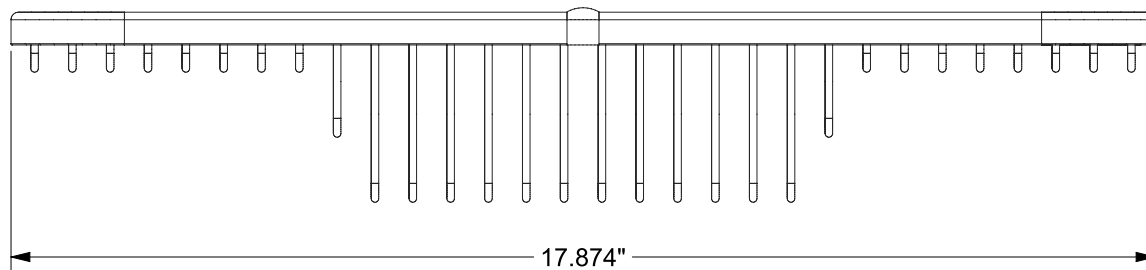

PART SPECIFICATION SHEET

PART: 239249

PROMESSA™ SERIES

COMBINATION BASKET

FINISHES: PC, BN, ORB

ERP PART #	239249	APPROVALS	DATE
DWG #	215	RLS	7/10/14
SHEET 1 OF 1	SCALE 1:3		
WEIGHT:	1.913 LB	CUBED:	6.252 IN ³