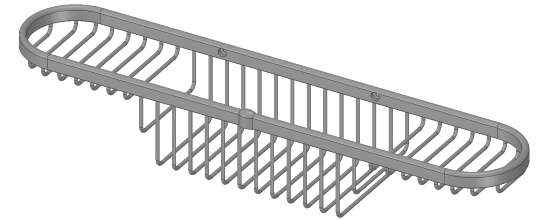

PART SPECIFICATION SHEET

PART: 239249

PROMESSA™ SERIES

COMBINATION BASKET

FINISHES: PC, BN, ORB

ERP PART #	239249	APPROVALS	DATE
DWG #	215	RLS	7/10/14
SHEET 1 OF 1	SCALE 1:3		
WEIGHT:	1.913 LB	CUBED:	6.252 IN ³