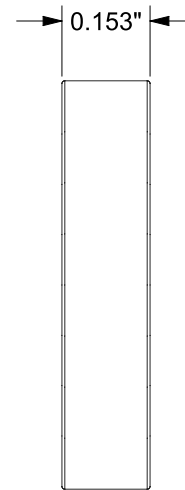

# PART SPECIFICATION SHEET

PART: C220-020

PROMESSA™ SERIES

THIN-TILE WASHER FOR ALL BASKETS

[ TILE SYSTEMS ]

FINISHES: PC, BN, ORB

COMPATIBLE WITH LISTED MODELS

T100-001
T100-002
T100-003
T100-004
T100-030
T100-050
T100-060

TW-ENG3

TileWare Products  
www.tilewareproducts.com

ERP PART #	C220-020	APPROVALS	DATE
DWG #	194	RLS	11/3/14
SHEET 1 OF 1	SCALE 3:1		
WEIGHT:	0.014 LB	CUBED:	0.047 IN <sup>3</sup>

Office (828) 322-9273 Fax (828) 304-1076