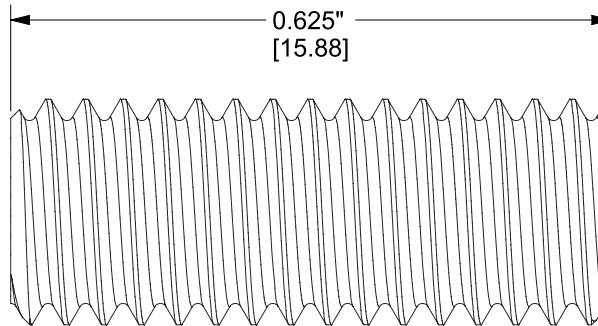

PART SPECIFICATION SHEET

PART: C100-005

PROMESSA™ SERIES

ANTI - ROTATION SCREW FOR ALL TOWEL BARS

[ALL SYSTEMS]

STAINLESS STEEL

COMPATIBLE WITH LISTED MODELS

T101-011

T101-012

TW-ENG3

TileWare Products

www.tilewareproducts.com

Office (828) 322-9273 Fax (828) 304-1076

ERP PART #	C100-005	APPROVALS	DATE

DWG #	153	RLS	7/17/14

SHEET 1 OF 1	SCALE 5:1		

WEIGHT:	0.006 LB	CUBED:	0.019 IN³