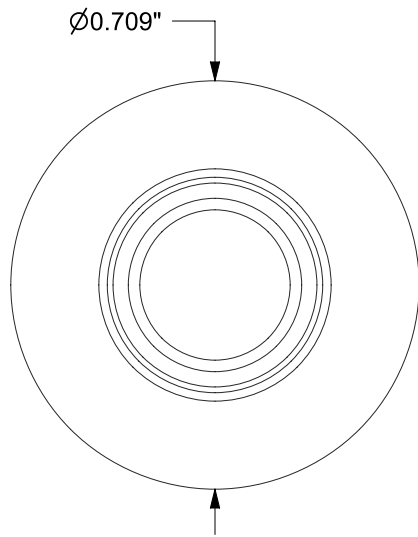

PART SPECIFICATION SHEET

PART: 255250

DISCONTINUED ITEM - REPLACED BY THIN-TILE WASHER ITEM C220-020 USED TOGETHER WITH STANDARD FERRULE ITEM 255245 FOR TILE THICKNESSES 5/32" TO 1/4"

PROMESSA™ SERIES

THIN-WALL FERRULE FOR ALL BASKETS

[ALL SYSTEMS]

FINISHES: PC, BN, ORB

COMPATIBLE WITH LISTED MODELS

T100-001
T100-002
T100-003
T100-004
T100-030
T100-050
T100-060

ERP PART #	255250	APPROVALS	DATE
DWG #	149	RLS	7/18/14
SHEET 1 OF 1	SCALE 4:1		
WEIGHT:	0.035 LB	CUBED:	0.113 IN ³