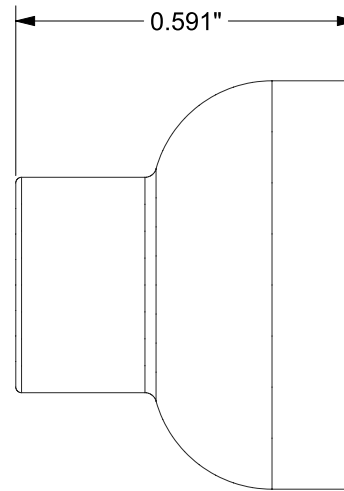

PART SPECIFICATION SHEET

PART: 255250

DISCONTINUED ITEM - REPLACED BY THIN-TILE WASHER ITEM C220-020 USED TOGETHER WITH STANDARD FERRULE ITEM 255245 FOR TILE THICKNESSES 5/32" TO 1/4"

PROMESSA™ SERIES

THIN-WALL FERRULE FOR ALL BASKETS

[ALL SYSTEMS]

FINISHES: PC, BN, ORB

COMPATIBLE WITH LISTED MODELS

T100-001
T100-002
T100-003
T100-004
T100-030
T100-050
T100-060

ERP PART #	255250	APPROVALS	DATE
DWG #	149	RLS	7/18/14
SHEET 1 OF 1	SCALE 4:1		
WEIGHT:	0.035 LB	CUBED:	0.113 IN ³